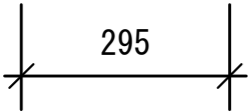

JBL EON-610

TOP

LEFT

FRONT

RIGHT

REAR

BOTTOM

FREQUENCY: 52Hz-20kHz
 MAX SPL: 124dB
 COVERAGE: 110° *60°
 CONNECTOR: XLR&TRS*2
 WIDE: 332mm
 HEIGHT: 557mm
 DEPTH: 295mm
 WEIGHT: 11kg
 POWER: 55W