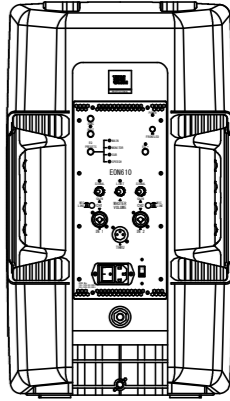

JBL EON-610

TOP

LEFT

FRONT

RIGHT

REAR

BOTTOM

FREQUENCY: 52Hz-20kHz
 MAX SPL: 124dB
 COVERAGE: 110° *60°
 CONNECTOR: XLR&TRS*2
 WIDE: 332mm
 HEIGHT: 557mm
 DEPTH: 295mm
 WEIGHT: 11kg
 POWER: 55W