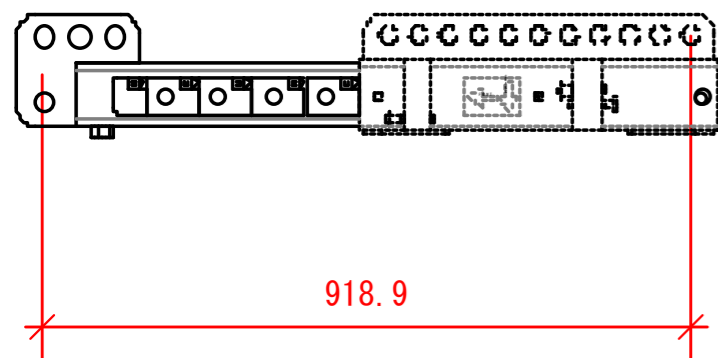

JBL VTX-V20-AF with EB

- 1: 918.9mm
- 2: 842.7mm
- 3: 766.5mm
- 4: 690.3mm
- 5: 614.1mm

MAX LOAD: V20*24
 WIDE: 895.7mm
 HEIGHT: 92mm
 DEPTH: 508mm
 FLYING POINT: 430mm
 WEIGHT: 50kg