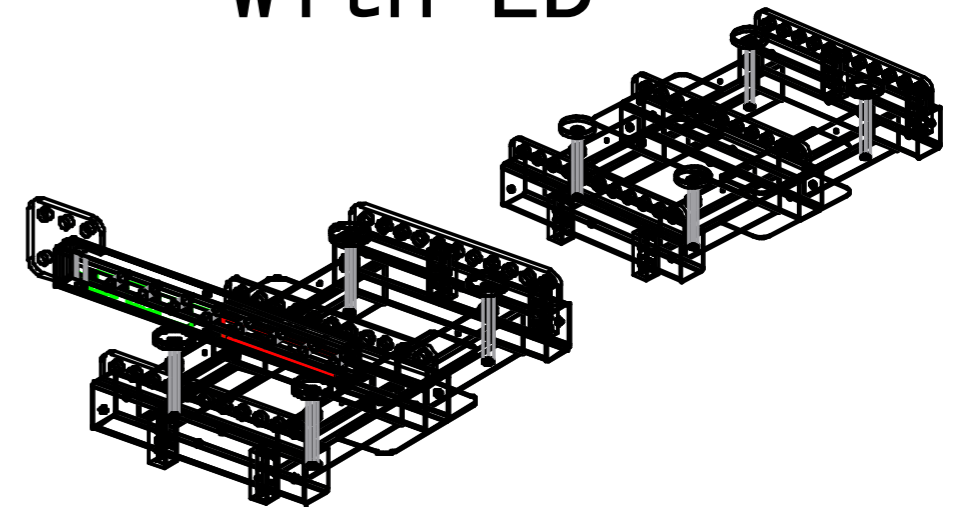

JBL VTX-V20-AF with EB

- 1: 918.9mm
- 2: 842.7mm
- 3: 766.5mm
- 4: 690.3mm
- 5: 614.1mm

MAX LOAD: V20*24
 WIDE: 895.7mm
 HEIGHT: 92mm
 DEPTH: 508mm
 FLYING POINT: 430mm
 WEIGHT: 50kg