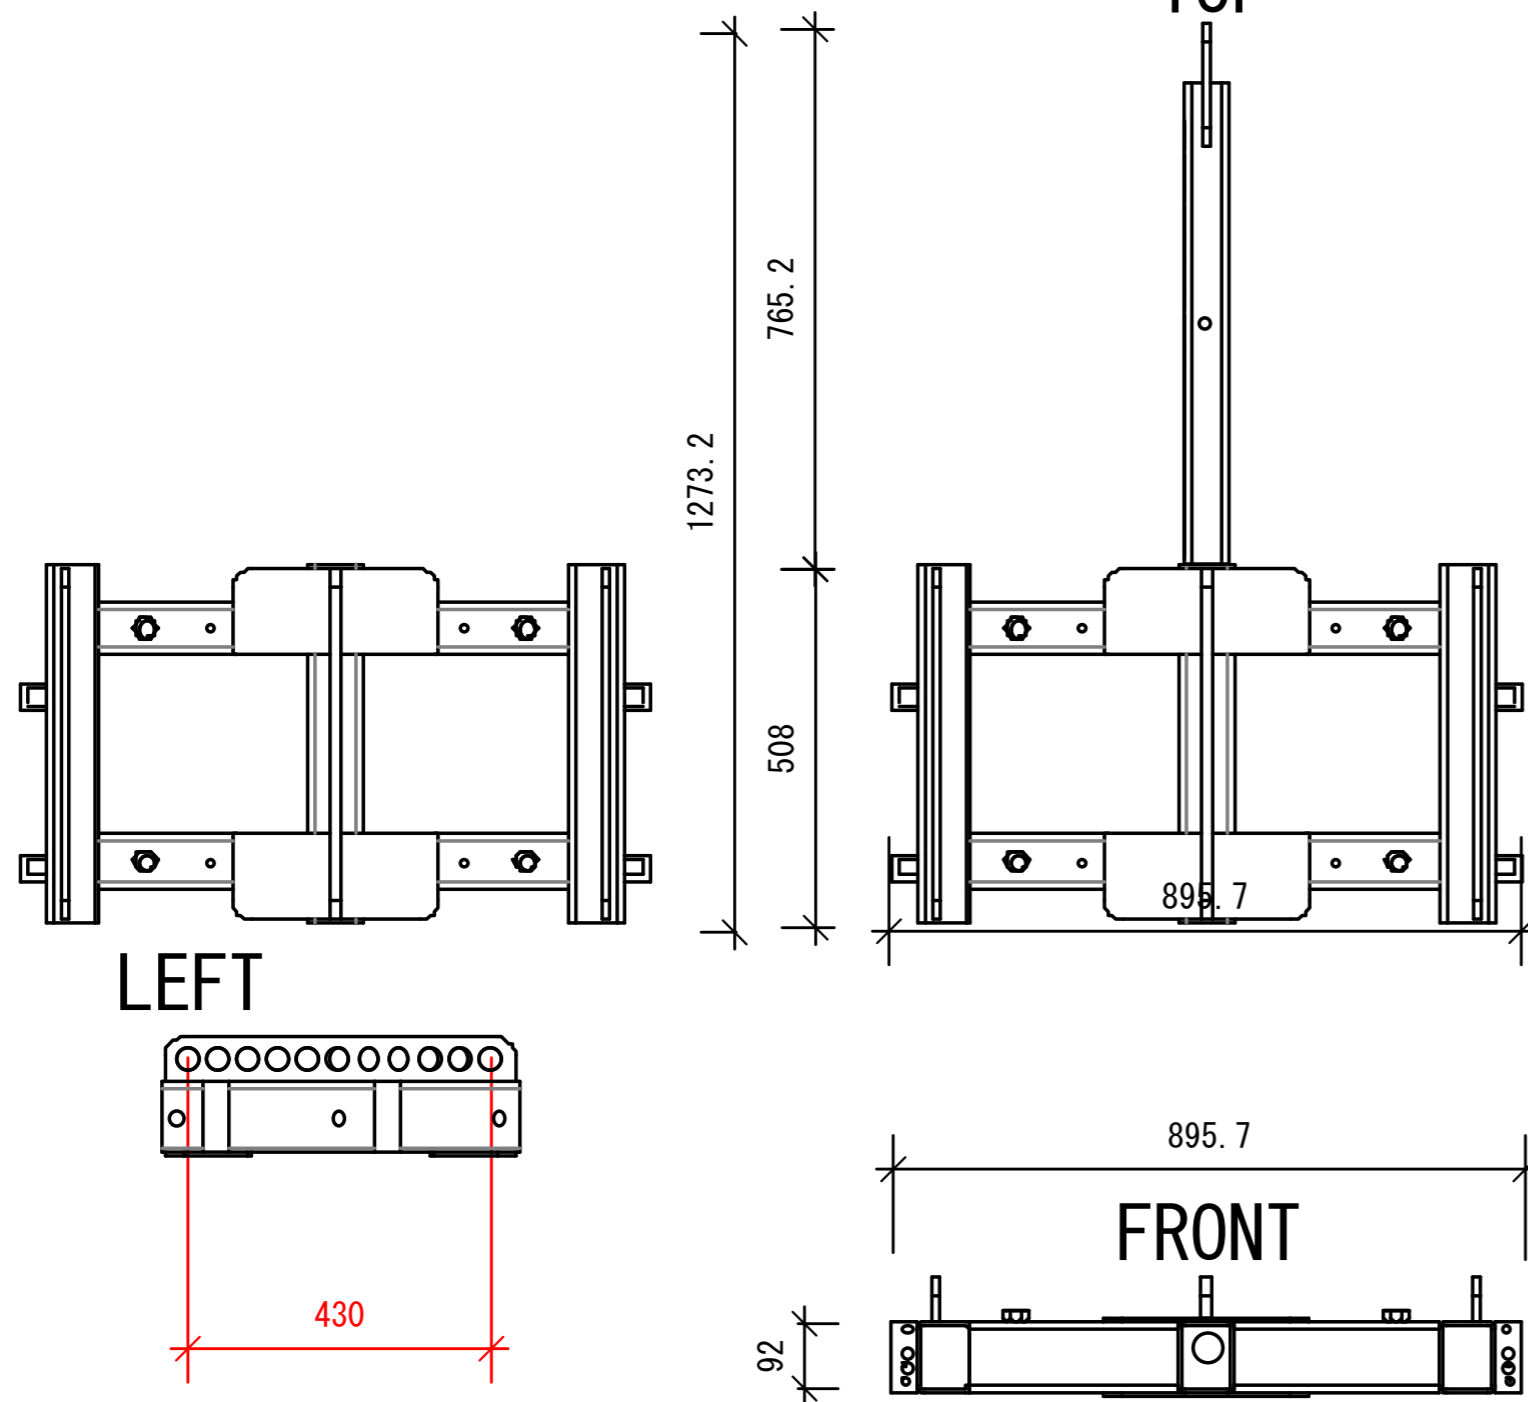

JBL VTX-V20-AF with EB

- 1: 918.9mm
- 2: 842.7mm
- 3: 766.5mm
- 4: 690.3mm
- 5: 614.1mm

MAX LOAD: V20*24
 WIDE: 895.7mm
 HEIGHT: 92mm
 DEPTH: 508mm
 FLYING POINT: 430mm
 WEIGHT: 50kg