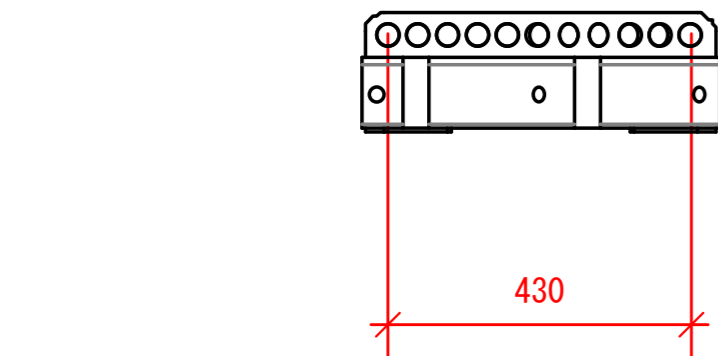

JBL VTX-V20-AF with EB

- 1: 918.9mm
- 2: 842.7mm
- 3: 766.5mm
- 4: 690.3mm
- 5: 614.1mm

MAX LOAD: V20*24
 WIDE: 895.7mm
 HEIGHT: 92mm
 DEPTH: 508mm
 FLYING POINT: 430mm
 WEIGHT: 50kg