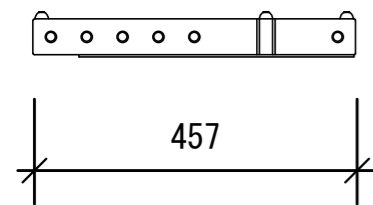

JBL VRX-SMAF

TOP

LEFT

FRONT

RIGHT

REAR

BOTTOM

WIDE: 424mm
HEIGHT: 50.8mm
DEPTH: 457mm
WEIGHT: 1.2kg