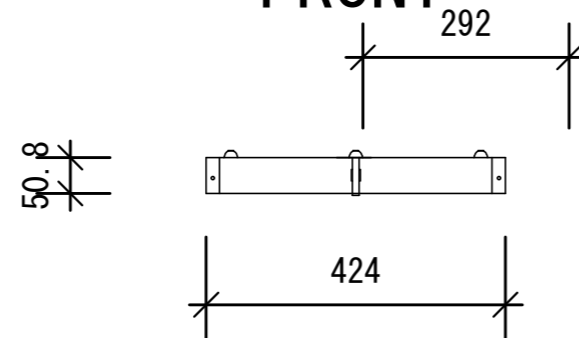

JBL VRX-SMAF

TOP

LEFT

FRONT

RIGHT

REAR

BOTTOM

WIDE: 424mm
HEIGHT: 50.8mm
DEPTH: 457mm
WEIGHT: 1.2kg