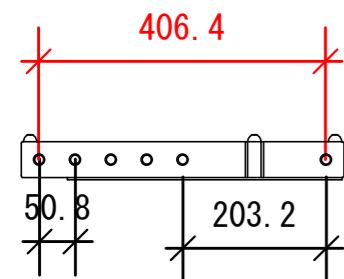

JBL VRX-SMAF

TOP

LEFT

FRONT

RIGHT

REAR

BOTTOM

WIDE: 424mm
HEIGHT: 50.8mm
DEPTH: 457mm
WEIGHT: 1.2kg