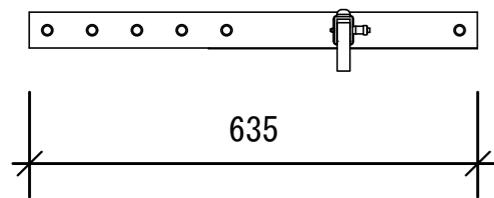

# JBL VRX-AF

TOP

LEFT

FRONT

RIGHT

REAR

BOTTOM

WIDE: 610mm  
 HEIGHT: 51mm  
 DEPTH: 635mm  
 WEIGHT: 4.9kg