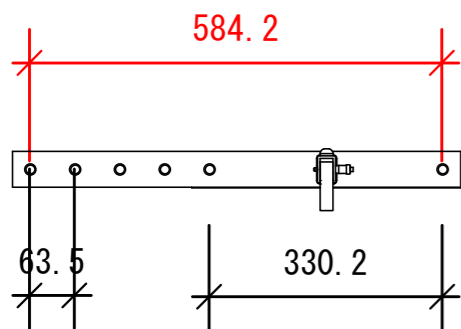

# JBL VRX-AF

TOP

LEFT

FRONT

RIGHT

REAR

BOTTOM

WIDE: 610mm  
 HEIGHT: 51mm  
 DEPTH: 635mm  
 WEIGHT: 4.9kg