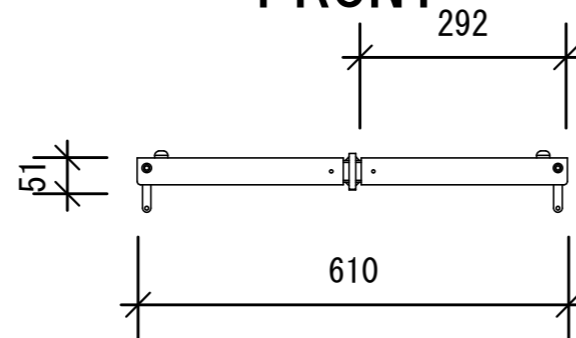

# JBL VRX-AF

TOP

LEFT

FRONT

RIGHT

REAR

BOTTOM

WIDE: 610mm  
 HEIGHT: 51mm  
 DEPTH: 635mm  
 WEIGHT: 4.9kg