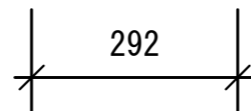

TOP

YAMAHA MS-202

LEFT

FRONT

BOTTOM

RIGHT

REAR

FREQUENCY: 70Hz-18kHz
 MAX SPL: 103dB
 COVERAGE: 130° *130°
 CONNECTOR: XLR/PHONE/RCA
 WIDE: 292mm
 HEIGHT: 214mm
 DEPTH: 192mm
 WEIGHT: 3.9kg
 POWER: 25W