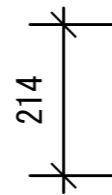

TOP

YAMAHA MS-202

LEFT

FRONT

BOTTOM

RIGHT

REAR

FREQUENCY: 70Hz-18kHz
 MAX SPL: 103dB
 COVERAGE: 130° *130°
 CONNECTOR: XLR/PHONE/RCA
 WIDE: 292mm
 HEIGHT: 214mm
 DEPTH: 192mm
 WEIGHT: 3.9kg
 POWER: 25W