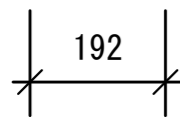

TOP

YAMAHA MS-202

LEFT

FRONT

BOTTOM

RIGHT

REAR

FREQUENCY: 70Hz-18kHz
 MAX SPL: 103dB
 COVERAGE: 130° *130°
 CONNECTOR: XLR/PHONE/RCA
 WIDE: 292mm
 HEIGHT: 214mm
 DEPTH: 192mm
 WEIGHT: 3.9kg
 POWER: 25W