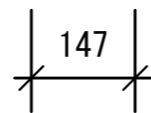

# YAMAHA MS-101

LEFT

FRONT

BOTTOM

RIGHT

REAR

FREQUENCY: 75Hz-18kHz  
 MAX SPL: 97dB  
 COVERAGE: 60° \*60°  
 CONNECTOR: XLR/PHONE/RCA  
 WIDE: 147mm  
 HEIGHT: 214mm  
 DEPTH: 192mm  
 WEIGHT: 2.5kg  
 POWER: 30W