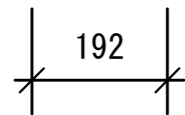

# YAMAHA MS-101

LEFT

FRONT

BOTTOM

RIGHT

REAR

FREQUENCY: 75Hz-18kHz  
 MAX SPL: 97dB  
 COVERAGE: 60° \*60°  
 CONNECTOR: XLR/PHONE/RCA  
 WIDE: 147mm  
 HEIGHT: 214mm  
 DEPTH: 192mm  
 WEIGHT: 2.5kg  
 POWER: 30W