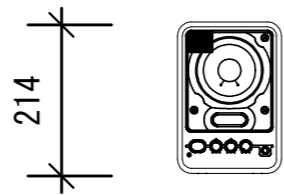

# YAMAHA MS-101

LEFT

FRONT

BOTTOM

RIGHT

REAR

FREQUENCY: 75Hz-18kHz  
 MAX SPL: 97dB  
 COVERAGE: 60° \*60°  
 CONNECTOR: XLR/PHONE/RCA  
 WIDE: 147mm  
 HEIGHT: 214mm  
 DEPTH: 192mm  
 WEIGHT: 2.5kg  
 POWER: 30W