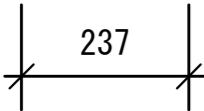

RAMSA WS-A80

TOP

LEFT

FRONT

RIGHT

REAR

BOTTOM

FREQUENCY: 65Hz-20kHz
 MAX SPL: 92dB
 COVERAGE: 60° *60°
 CONNECTOR: XLR
 WIDE: 280mm
 HEIGHT: 434mm
 DEPTH: 237mm
 WEIGHT: 7.5kg