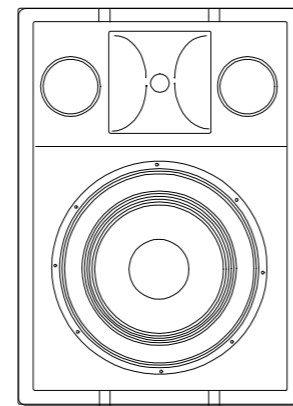

RAMSA WS-A200

TOP

LEFT

FRONT

RIGHT

REAR

BOTTOM

FREQUENCY: 65Hz-20kHz

MAX SPL: 129dB

COVERAGE: 40° *60°

CONNECTOR: XLR

WIDE: 395mm

HEIGHT: 557mm

DEPTH: 273mm

WEIGHT: 16kg