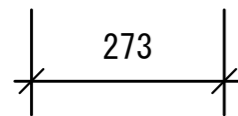

RAMSA WS-A200

TOP

LEFT

FRONT

RIGHT

REAR

BOTTOM

FREQUENCY: 65Hz-20kHz

MAX SPL: 129dB

COVERAGE: 40° *60°

CONNECTOR: XLR

WIDE: 395mm

HEIGHT: 557mm

DEPTH: 273mm

WEIGHT: 16kg