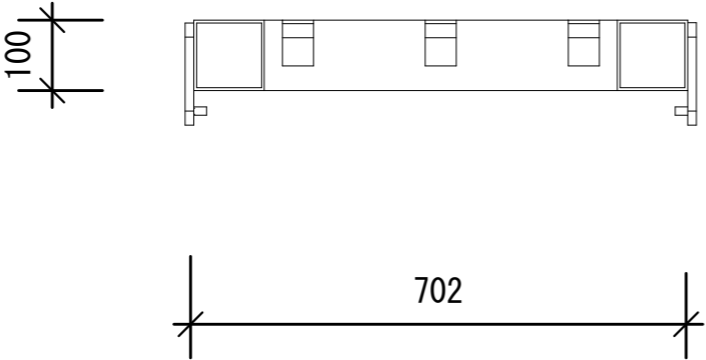

# OUTLINE MFR-BFLY-I

TOP

LEFT

FRONT

RIGHT

REAR

BOTTOM

MAX LOAD: BUTTERFLY\*32  
 WIDE: 702mm  
 HEIGHT: 100mm  
 DEPTH: 650mm  
 FLYING POINT: 545mm  
 WEIGHT: 34kg