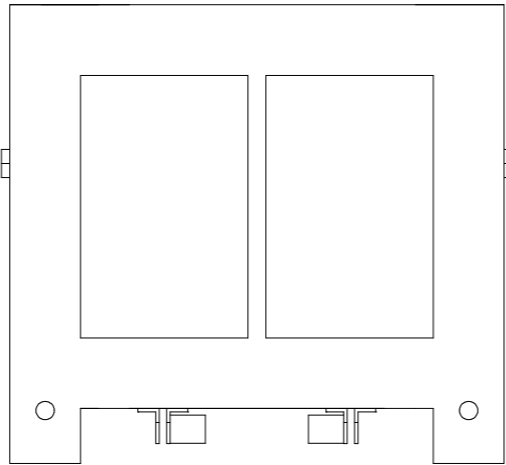

# OUTLINE MFR-BFLY-I

TOP

LEFT

FRONT

RIGHT

REAR

BOTTOM

MAX LOAD: BUTTERFLY\*32  
 WIDE: 702mm  
 HEIGHT: 100mm  
 DEPTH: 650mm  
 FLYING POINT: 545mm  
 WEIGHT: 34kg