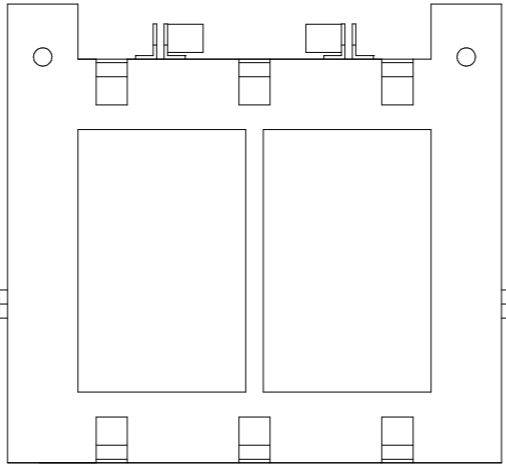

# OUTLINE MFR-BFLY-I

TOP

LEFT

FRONT

RIGHT

REAR

BOTTOM

MAX LOAD: BUTTERFLY\*32  
 WIDE: 702mm  
 HEIGHT: 100mm  
 DEPTH: 650mm  
 FLYING POINT: 545mm  
 WEIGHT: 34kg