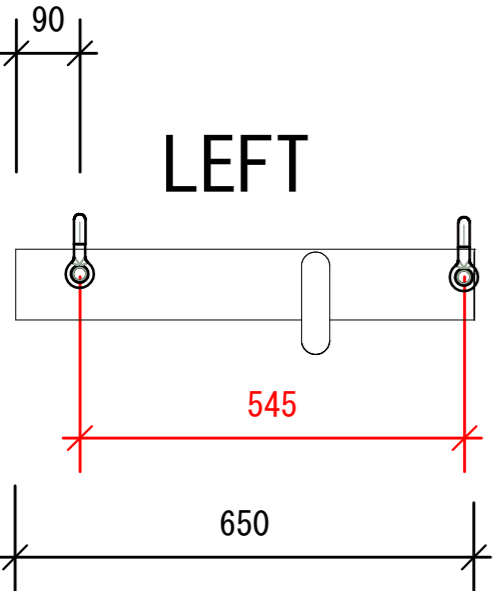

# OUTLINE MFR-BFLY-I

TOP

LEFT

FRONT

RIGHT

REAR

BOTTOM

MAX LOAD: BUTTERFLY\*32  
 WIDE: 702mm  
 HEIGHT: 100mm  
 DEPTH: 650mm  
 FLYING POINT: 545mm  
 WEIGHT: 34kg