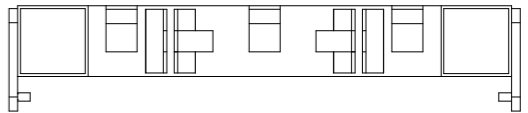

# OUTLINE MFR-BFLY-I

TOP

LEFT

FRONT

RIGHT

REAR

BOTTOM

MAX LOAD: BUTTERFLY\*32  
 WIDE: 702mm  
 HEIGHT: 100mm  
 DEPTH: 650mm  
 FLYING POINT: 545mm  
 WEIGHT: 34kg