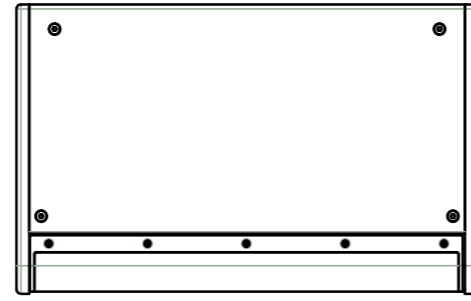

# OUTLINE LIPF-082

LEFT

FRONT

RIGHT

REAR

BOTTOM

FREQUENCY: 60Hz-20kHz

MAX SPL: 137dB

COVERAGE: 120° \*25°

CONNECTOR: NL4\*2

WIDE: 654mm

HEIGHT: 243mm

DEPTH: 410mm

WEIGHT: 23.2kg