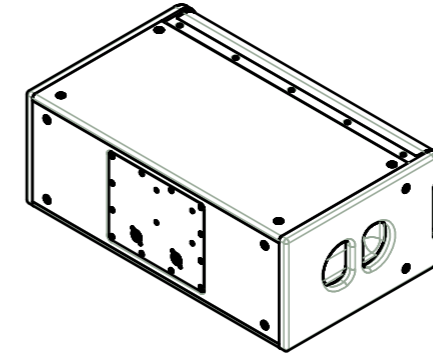

# OUTLINE LIPF-082

LEFT

FRONT

RIGHT

REAR

BOTTOM

FREQUENCY: 60Hz-20kHz

MAX SPL: 137dB

COVERAGE: 120° \*25°

CONNECTOR: NL4\*2

WIDE: 654mm

HEIGHT: 243mm

DEPTH: 410mm

WEIGHT: 23.2kg