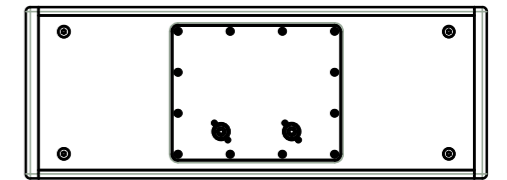

# OUTLINE LIPF-082

LEFT

FRONT

RIGHT

REAR

BOTTOM

FREQUENCY: 60Hz-20kHz

MAX SPL: 137dB

COVERAGE: 120° \*25°

CONNECTOR: NL4\*2

WIDE: 654mm

HEIGHT: 243mm

DEPTH: 410mm

WEIGHT: 23.2kg