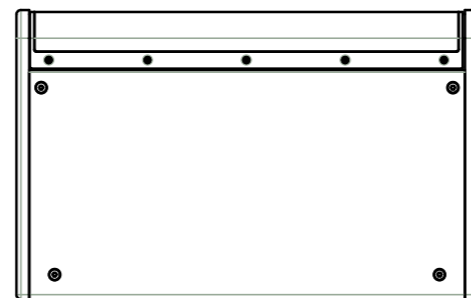

# OUTLINE LIPF-082

LEFT

FRONT

RIGHT

REAR

BOTTOM

FREQUENCY: 60Hz-20kHz

MAX SPL: 137dB

COVERAGE: 120° \*25°

CONNECTOR: NL4\*2

WIDE: 654mm

HEIGHT: 243mm

DEPTH: 410mm

WEIGHT: 23.2kg