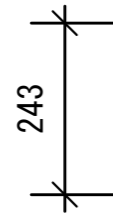

# OUTLINE LIPF-082

LEFT

FRONT

RIGHT

REAR

BOTTOM

FREQUENCY: 60Hz-20kHz

MAX SPL: 137dB

COVERAGE: 120° \*25°

CONNECTOR: NL4\*2

WIDE: 654mm

HEIGHT: 243mm

DEPTH: 410mm

WEIGHT: 23.2kg