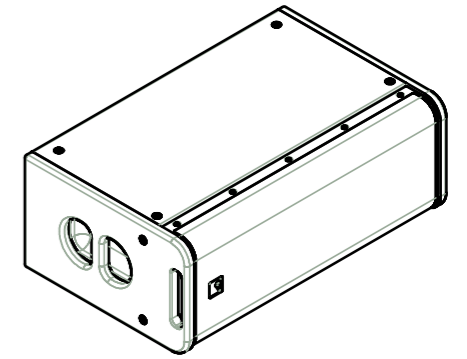

# OUTLINE LIPF-082

LEFT

FRONT

RIGHT

REAR

BOTTOM

FREQUENCY: 60Hz-20kHz

MAX SPL: 137dB

COVERAGE: 120° \*25°

CONNECTOR: NL4\*2

WIDE: 654mm

HEIGHT: 243mm

DEPTH: 410mm

WEIGHT: 23.2kg