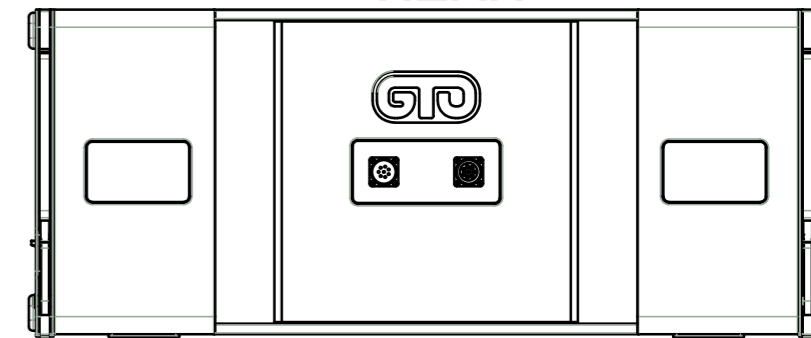

TOP

OUTLINE GTO

LEFT

FRONT

RIGHT

REAR

465

655

1126

BOTTOM

FREQUENCY: 35Hz-18kHz

MAX SPL: 149.5dB

COVERAGE: 90°

CONNECTOR: LK8*2

WIDE: 1126mm

HEIGHT: 465mm

DEPTH: 655mm

WEIGHT: 96kg