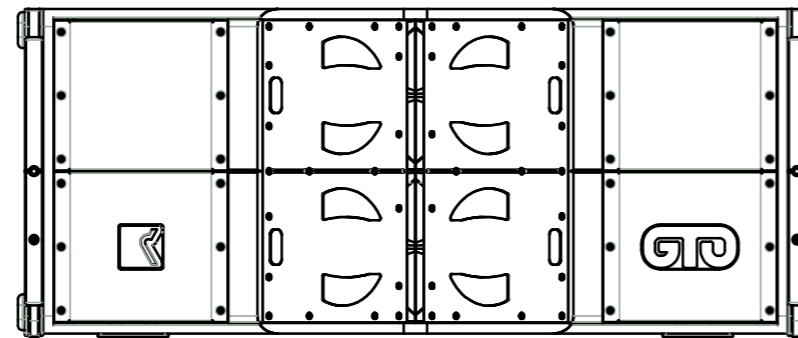

TOP

OUTLINE GTO

LEFT

FRONT

RIGHT

REAR

465

655

1126

BOTTOM

FREQUENCY: 35Hz-18kHz

MAX SPL: 149.5dB

COVERAGE: 90°

CONNECTOR: LK8*2

WIDE: 1126mm

HEIGHT: 465mm

DEPTH: 655mm

WEIGHT: 96kg