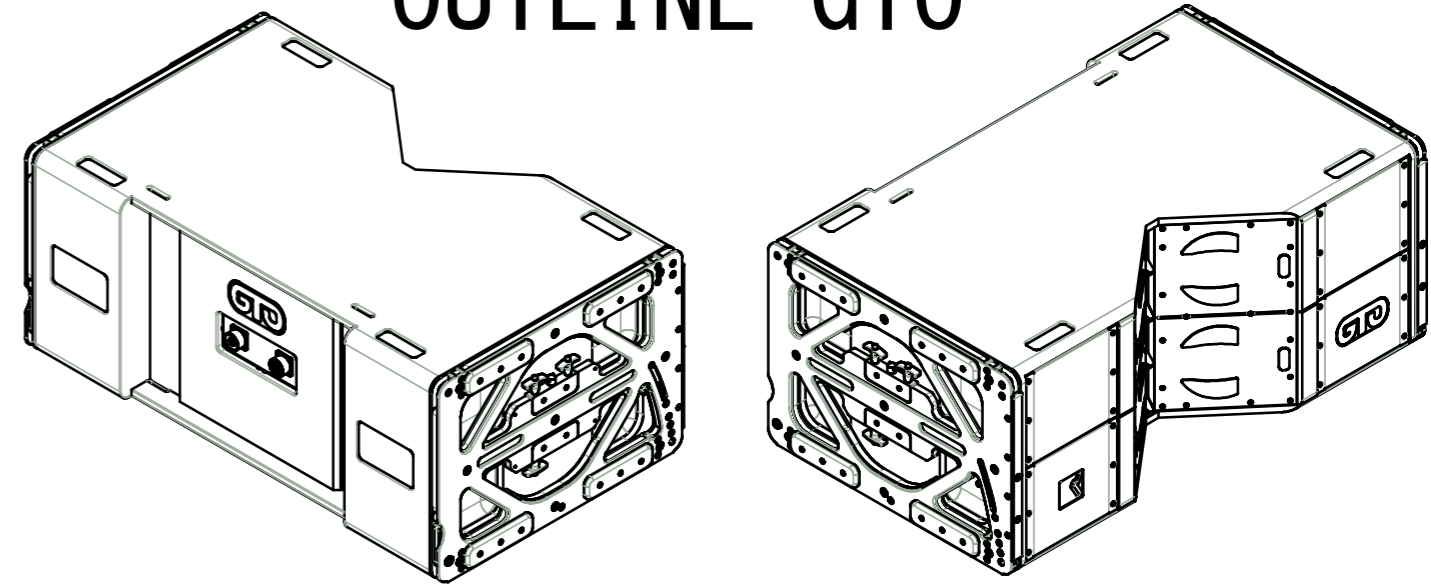

TOP

OUTLINE GTO

LEFT

FRONT

RIGHT

REAR

465

655

1126

BOTTOM

FREQUENCY: 35Hz-18kHz

MAX SPL: 149.5dB

COVERAGE: 90°

CONNECTOR: LK8*2

WIDE: 1126mm

HEIGHT: 465mm

DEPTH: 655mm

WEIGHT: 96kg