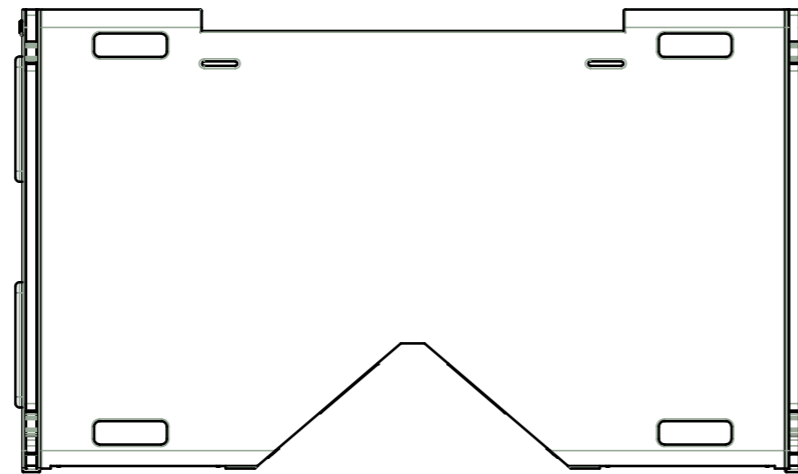

TOP

OUTLINE GTO

LEFT

FRONT

RIGHT

REAR

465

655

1126

BOTTOM

FREQUENCY: 35Hz-18kHz

MAX SPL: 149.5dB

COVERAGE: 90°

CONNECTOR: LK8*2

WIDE: 1126mm

HEIGHT: 465mm

DEPTH: 655mm

WEIGHT: 96kg