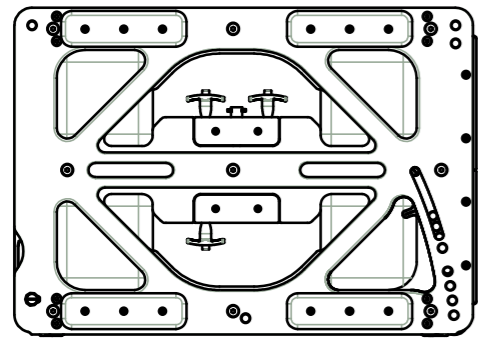

TOP

OUTLINE GTO

LEFT

FRONT

RIGHT

REAR

465

655

1126

BOTTOM

FREQUENCY: 35Hz-18kHz

MAX SPL: 149.5dB

COVERAGE: 90°

CONNECTOR: LK8*2

WIDE: 1126mm

HEIGHT: 465mm

DEPTH: 655mm

WEIGHT: 96kg