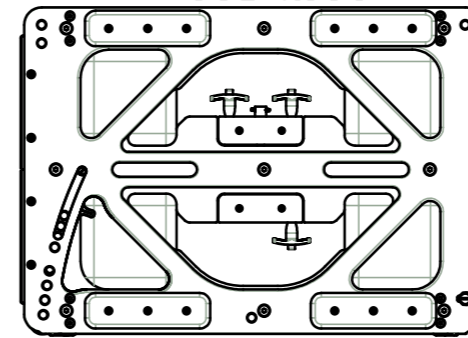

TOP

OUTLINE GTO

LEFT

FRONT

RIGHT

REAR

465

655

1126

BOTTOM

FREQUENCY: 35Hz-18kHz

MAX SPL: 149.5dB

COVERAGE: 90°

CONNECTOR: LK8*2

WIDE: 1126mm

HEIGHT: 465mm

DEPTH: 655mm

WEIGHT: 96kg