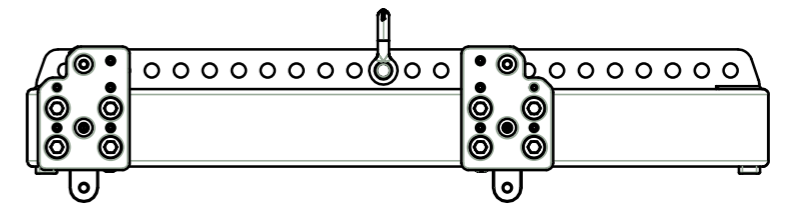

TOP

OUTLINE FRM-GTO-LW

RIGHT

LEFT

FRONT

MAX LOAD: GTO*9
 WIDE: 1130mm
 HEIGHT: 220mm
 DEPTH: 1050mm
 FLYING POINT: 945mm
 WEIGHT: 50kg