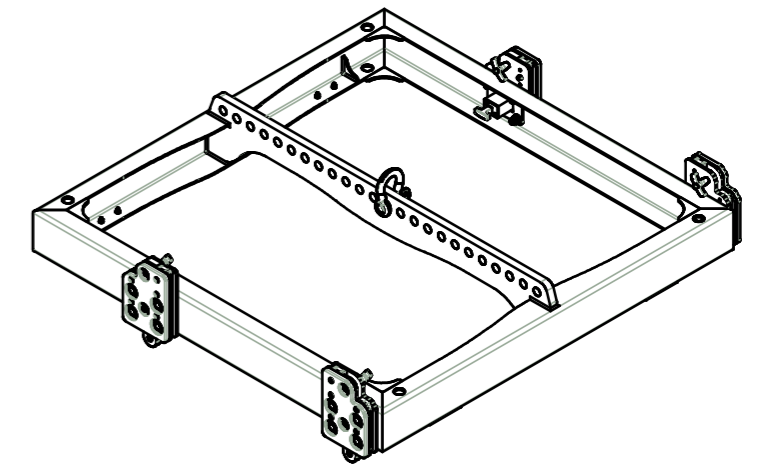

TOP

OUTLINE FRM-GTO-LW

RIGHT

LEFT

FRONT

MAX LOAD: GTO*9
 WIDE: 1130mm
 HEIGHT: 220mm
 DEPTH: 1050mm
 FLYING POINT: 945mm
 WEIGHT: 50kg