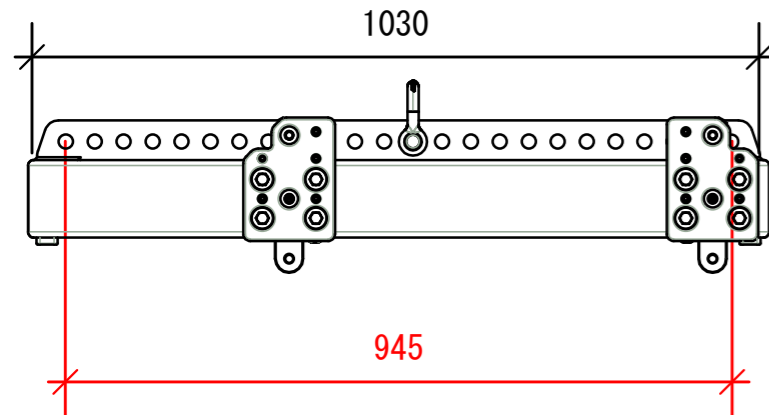

TOP

OUTLINE FRM-GTO-LW

RIGHT

LEFT

FRONT

MAX LOAD: GTO*9
 WIDE: 1130mm
 HEIGHT: 220mm
 DEPTH: 1050mm
 FLYING POINT: 945mm
 WEIGHT: 50kg