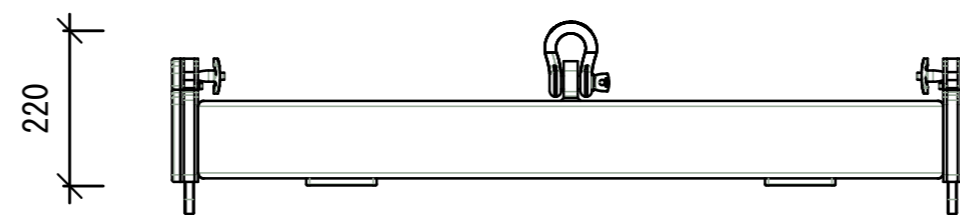

TOP

OUTLINE FRM-GTO-LW

RIGHT

LEFT

FRONT

MAX LOAD: GTO*9
 WIDE: 1130mm
 HEIGHT: 220mm
 DEPTH: 1050mm
 FLYING POINT: 945mm
 WEIGHT: 50kg