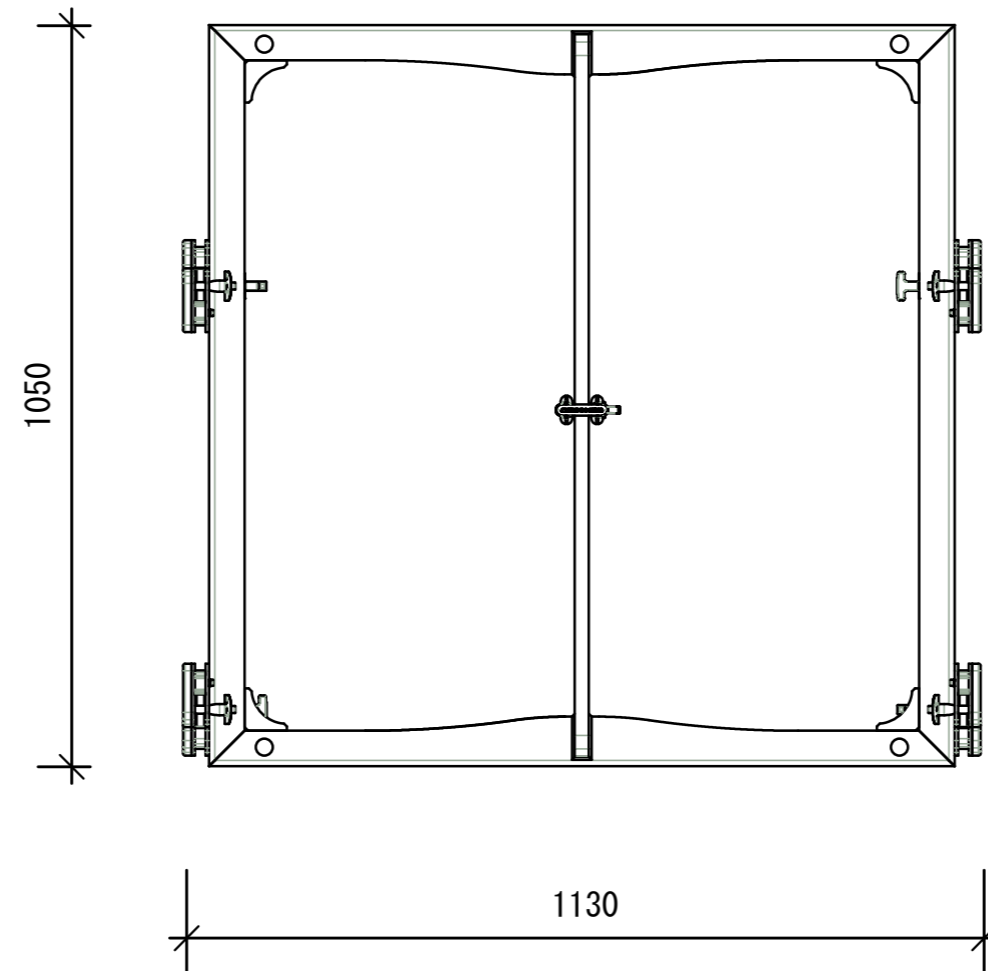

TOP

OUTLINE FRM-GTO-LW

RIGHT

LEFT

FRONT

MAX LOAD: GTO*9
 WIDE: 1130mm
 HEIGHT: 220mm
 DEPTH: 1050mm
 FLYING POINT: 945mm
 WEIGHT: 50kg