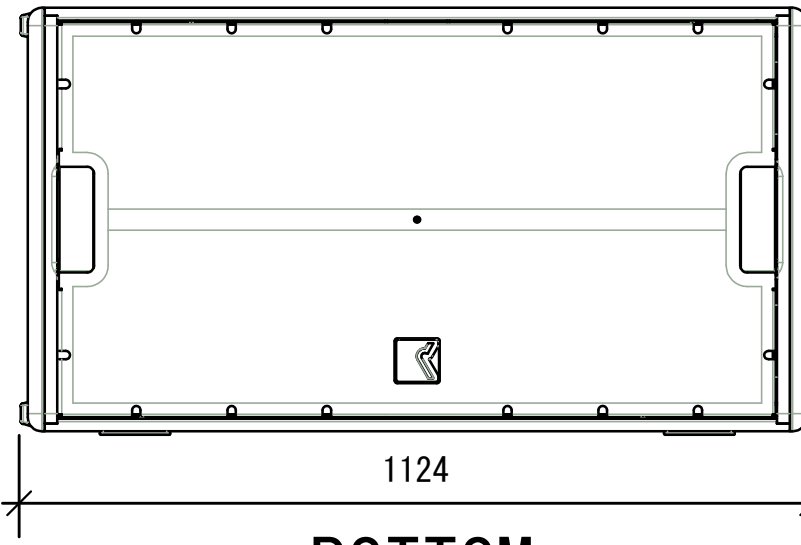

OUTLINE DBS 18-2

TOP

LEFT

FRONT

RIGHT

REAR

605

650

1124

BOTTOM

FREQUENCY: 28Hz-160Hz

MAX SPL: 147dB

COVERAGE: OMNI

CONNECTOR: NL4*1

WIDE: 1124mm

HEIGHT: 605mm

DEPTH: 650mm

WEIGHT: 93.5kg