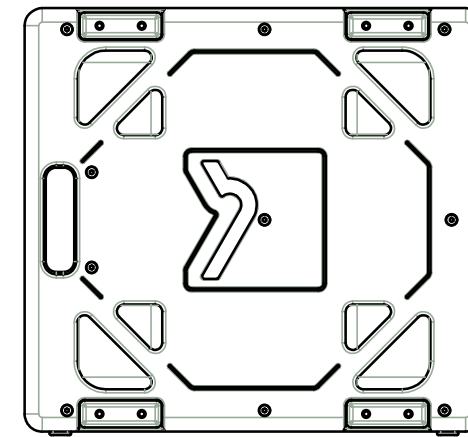

OUTLINE DBS 18-2

TOP

LEFT

FRONT

RIGHT

REAR

605

650

1124

BOTTOM

FREQUENCY: 28Hz-160Hz

MAX SPL: 147dB

COVERAGE: OMNI

CONNECTOR: NL4*1

WIDE: 1124mm

HEIGHT: 605mm

DEPTH: 650mm

WEIGHT: 93.5kg