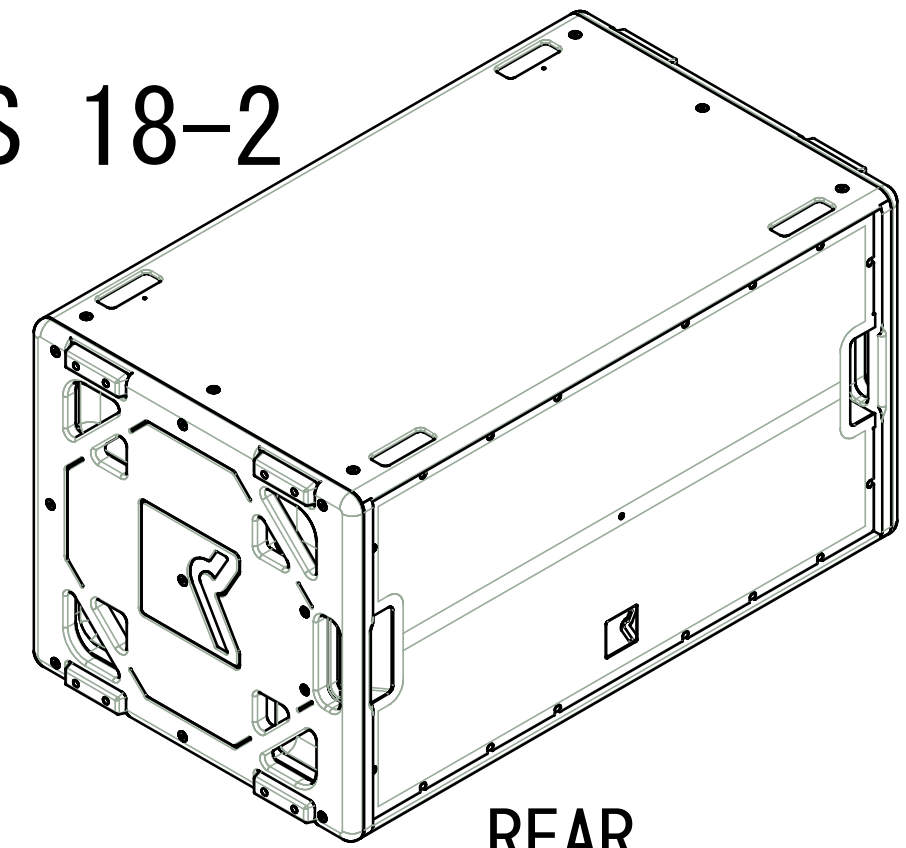

OUTLINE DBS 18-2

TOP

LEFT

FRONT

RIGHT

REAR

605

650

1124

BOTTOM

FREQUENCY: 28Hz-160Hz

MAX SPL: 147dB

COVERAGE: OMNI

CONNECTOR: NL4*1

WIDE: 1124mm

HEIGHT: 605mm

DEPTH: 650mm

WEIGHT: 93.5kg