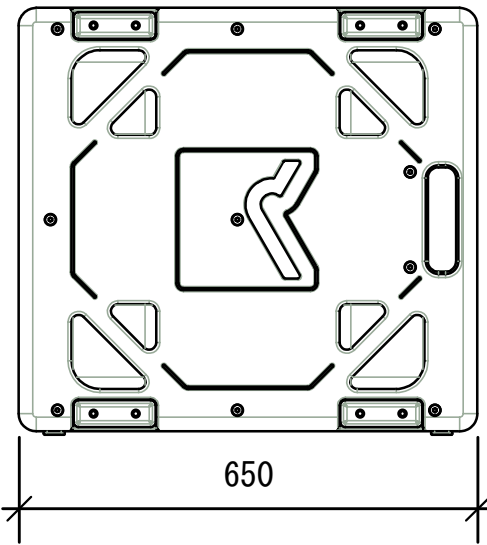

OUTLINE DBS 18-2

TOP

LEFT

FRONT

RIGHT

REAR

605

650

1124

BOTTOM

FREQUENCY: 28Hz-160Hz

MAX SPL: 147dB

COVERAGE: OMNI

CONNECTOR: NL4*1

WIDE: 1124mm

HEIGHT: 605mm

DEPTH: 650mm

WEIGHT: 93.5kg