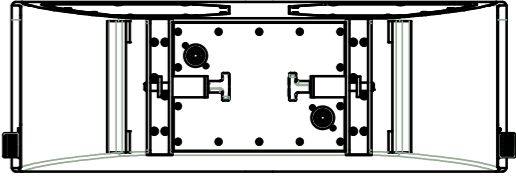

OUTLINE BUTTERFLY C. D. H. 483

TOP

LEFT

FRONT

RIGHT

REAR

BOTTOM

FREQUENCY: 80Hz-18kHz
 MAX SPL: 143dB
 COVERAGE: 90°
 CONNECTOR: NL4*2
 WIDE: 752mm
 HEIGHT: 240mm
 DEPTH: 600mm
 WEIGHT: 35kg