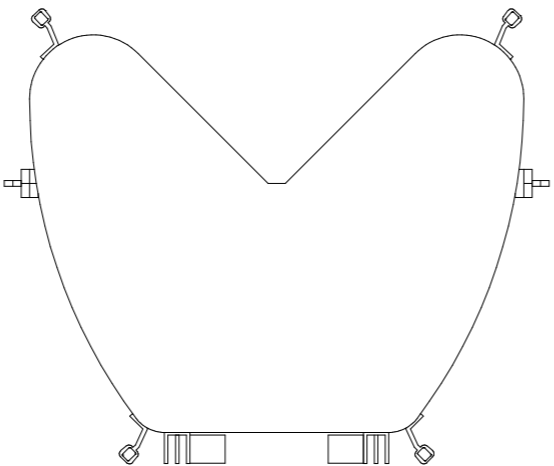

OUTLINE BUTTERFLY C. D. H. 483

TOP

LEFT

FRONT

RIGHT

REAR

BOTTOM

FREQUENCY: 80Hz-18kHz
 MAX SPL: 143dB
 COVERAGE: 90°
 CONNECTOR: NL4*2
 WIDE: 752mm
 HEIGHT: 240mm
 DEPTH: 600mm
 WEIGHT: 35kg