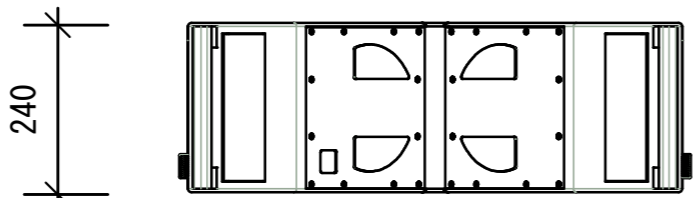

OUTLINE BUTTERFLY C. D. H. 483

TOP

LEFT

FRONT

RIGHT

REAR

BOTTOM

FREQUENCY: 80Hz-18kHz
 MAX SPL: 143dB
 COVERAGE: 90°
 CONNECTOR: NL4*2
 WIDE: 752mm
 HEIGHT: 240mm
 DEPTH: 600mm
 WEIGHT: 35kg