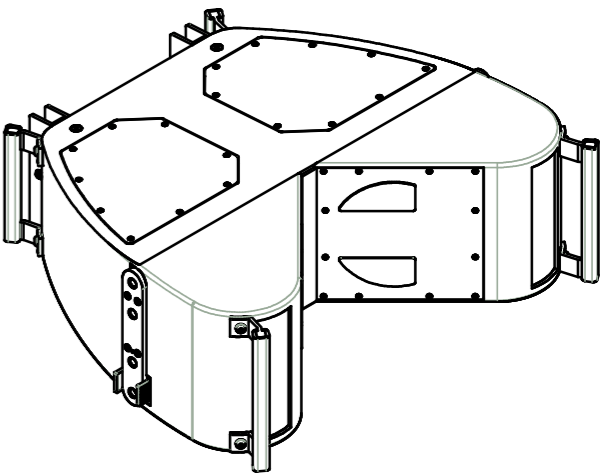

OUTLINE BUTTERFLY C. D. H. 483

TOP

LEFT

FRONT

RIGHT

REAR

BOTTOM

FREQUENCY: 80Hz-18kHz
 MAX SPL: 143dB
 COVERAGE: 90°
 CONNECTOR: NL4*2
 WIDE: 752mm
 HEIGHT: 240mm
 DEPTH: 600mm
 WEIGHT: 35kg