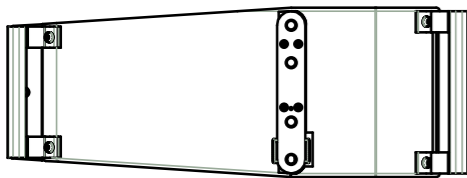

OUTLINE BUTTERFLY C. D. H. 483

TOP

LEFT

FRONT

RIGHT

REAR

BOTTOM

FREQUENCY: 80Hz-18kHz
 MAX SPL: 143dB
 COVERAGE: 90°
 CONNECTOR: NL4*2
 WIDE: 752mm
 HEIGHT: 240mm
 DEPTH: 600mm
 WEIGHT: 35kg