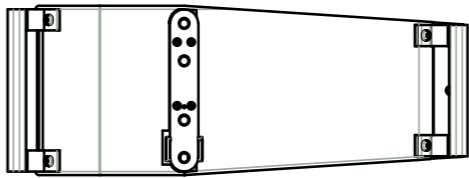

OUTLINE BUTTERFLY C. D. H. 483

TOP

LEFT

FRONT

RIGHT

REAR

BOTTOM

FREQUENCY: 80Hz-18kHz
 MAX SPL: 143dB
 COVERAGE: 90°
 CONNECTOR: NL4*2
 WIDE: 752mm
 HEIGHT: 240mm
 DEPTH: 600mm
 WEIGHT: 35kg