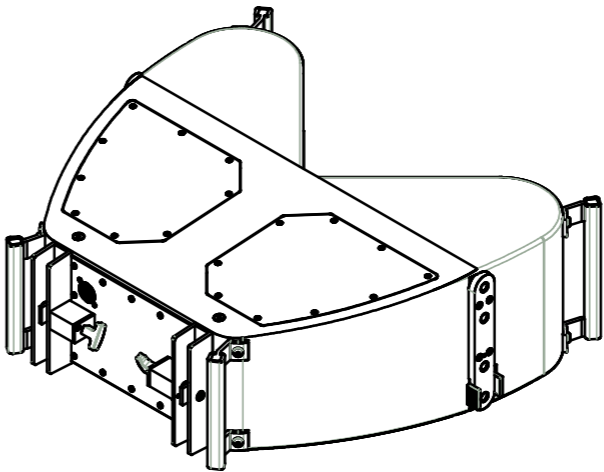

OUTLINE BUTTERFLY C. D. H. 483

TOP

LEFT

FRONT

RIGHT

REAR

BOTTOM

FREQUENCY: 80Hz-18kHz
 MAX SPL: 143dB
 COVERAGE: 90°
 CONNECTOR: NL4*2
 WIDE: 752mm
 HEIGHT: 240mm
 DEPTH: 600mm
 WEIGHT: 35kg