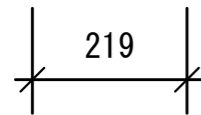

NEXO PS8

TOP

LEFT

FRONT

RIGHT

REAR

BOTTOM

FREQUENCY: 69Hz-19kHz
MAX SPL: 96dB
COVERAGE: 100° *55°
CONNECTOR: NL4*2
WIDE: 250mm
HEIGHT: 406mm
DEPTH: 219mm
WEIGHT: 7.7kg