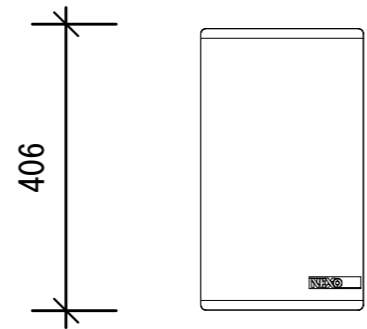

NEXO PS8

TOP

LEFT

FRONT

RIGHT

REAR

BOTTOM

FREQUENCY: 69Hz-19kHz
MAX SPL: 96dB
COVERAGE: 100° *55°
CONNECTOR: NL4*2
WIDE: 250mm
HEIGHT: 406mm
DEPTH: 219mm
WEIGHT: 7.7kg