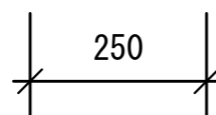

NEXO PS8

TOP

LEFT

FRONT

RIGHT

REAR

BOTTOM

FREQUENCY: 69Hz-19kHz
MAX SPL: 96dB
COVERAGE: 100° *55°
CONNECTOR: NL4*2
WIDE: 250mm
HEIGHT: 406mm
DEPTH: 219mm
WEIGHT: 7.7kg