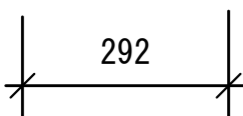

NEXO PS8

TOP

LEFT

FRONT

RIGHT

REAR

BOTTOM

FREQUENCY: 69Hz-19kHz
MAX SPL: 96dB
COVERAGE: 100° *55°
CONNECTOR: NL4*2
WIDE: 250mm
HEIGHT: 406mm
DEPTH: 219mm
WEIGHT: 7.7kg