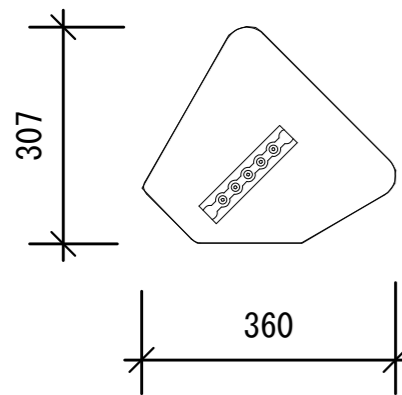

## FRONT

516

316

## RIGHT

## BOTTOM

307

360

FREQUENCY: 65Hz-20kHz

MAX SPL: 98dB

COVERAGE: 100° \*55°

CONNECTOR: NL4\*2

WIDE: 316mm

HEIGHT: 516mm

DEPTH: 277mm

WEIGHT: 17kg