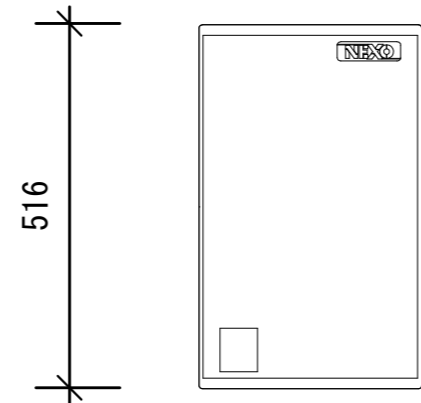

FRONT

516

316