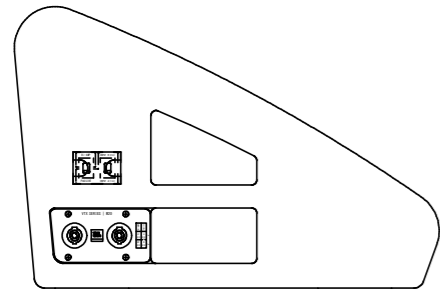

# JBL VTX-M22

TOP

LEFT

FRONT

RIGHT

REAR

BOTTOM

FREQUENCY: 45Hz-19.5kHz

MAX SPL: 138dB

COVERAGE: 60° \*60°

CONNECTOR: NL4\*2

WIDE: 671mm

HEIGHT: 378mm

DEPTH: 554mm

WEIGHT: 29kg