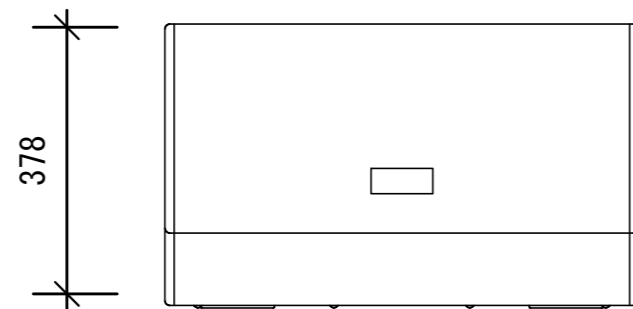

JBL VTX-M22

FRONT

FREQUENCY: 45Hz-19.5kHz

MAX SPL: 138dB

COVERAGE: 60° *60°

CONNECTOR: NL4*2

WIDE: 671mm

HEIGHT: 378mm

DEPTH: 554mm

WEIGHT: 29kg