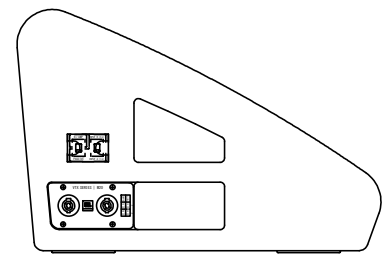

JBL VTX-M20

TOP

LEFT

FRONT

RIGHT

REAR

BOTTOM

FREQUENCY: 55Hz-19.5kHz

MAX SPL: 136dB

COVERAGE: 60° *60°

CONNECTOR: NL4*2

WIDE: 575mm

HEIGHT: 342.9mm

DEPTH: 515.3mm

WEIGHT: 23kg