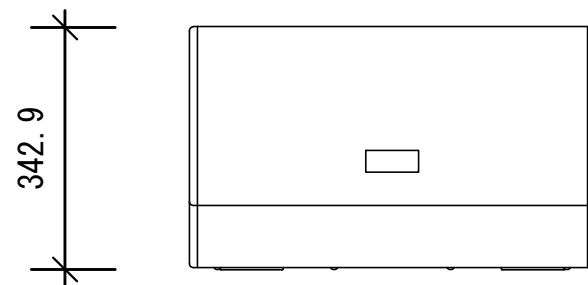

JBL VTX-M20

TOP

FRONT

FREQUENCY: 55Hz-19.5kHz

MAX SPL: 136dB

COVERAGE: 60° *60°

CONNECTOR: NL4*2

WIDE: 575mm

HEIGHT: 342.9mm

DEPTH: 515.3mm

WEIGHT: 23kg