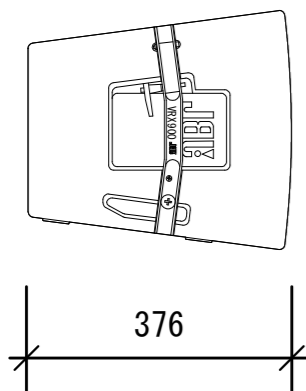

JBL VRX-932LA

TOP

LEFT

FRONT

RIGHT

REAR

BOTTOM

FREQUENCY: 57Hz-20kHz
MAX SPL: 130dB
COVERAGE: 100° *15°
CONNECTOR: NL4*2
WIDE: 597mm
HEIGHT: 343mm
DEPTH: 376mm
WEIGHT: 21kg