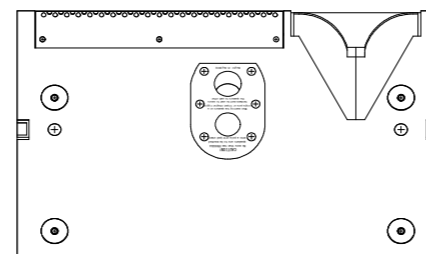

JBL VRX-932LA

TOP

LEFT

FRONT

RIGHT

REAR

BOTTOM

FREQUENCY: 57Hz-20kHz
MAX SPL: 130dB
COVERAGE: 100° *15°
CONNECTOR: NL4*2
WIDE: 597mm
HEIGHT: 343mm
DEPTH: 376mm
WEIGHT: 21kg