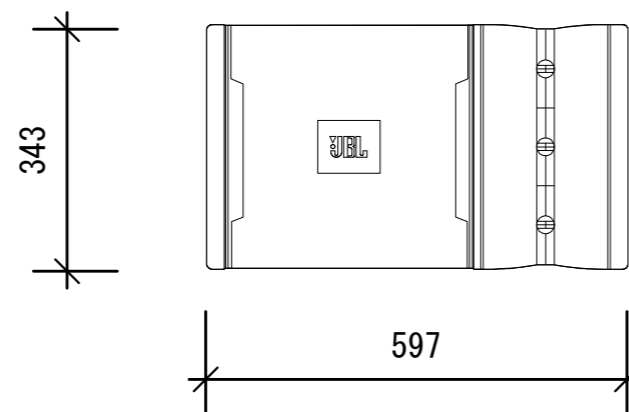

JBL VRX-932LA

TOP

LEFT

FRONT

RIGHT

REAR

BOTTOM

FREQUENCY: 57Hz-20kHz
MAX SPL: 130dB
COVERAGE: 100° *15°
CONNECTOR: NL4*2
WIDE: 597mm
HEIGHT: 343mm
DEPTH: 376mm
WEIGHT: 21kg