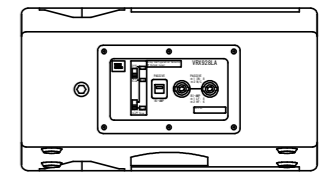

JBL VRX-928LA

TOP

LEFT

FRONT

RIGHT

REAR

BOTTOM

FREQUENCY: 70Hz-20kHz
MAX SPL: 122dB
COVERAGE: 100° *15°
CONNECTOR: NL4*2
WIDE: 420mm
HEIGHT: 230mm
DEPTH: 270mm
WEIGHT: 12.7kg