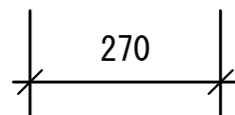

JBL VRX-928LA

TOP

LEFT

FRONT

RIGHT

REAR

BOTTOM

FREQUENCY: 70Hz-20kHz
MAX SPL: 122dB
COVERAGE: 100° *15°
CONNECTOR: NL4*2
WIDE: 420mm
HEIGHT: 230mm
DEPTH: 270mm
WEIGHT: 12.7kg