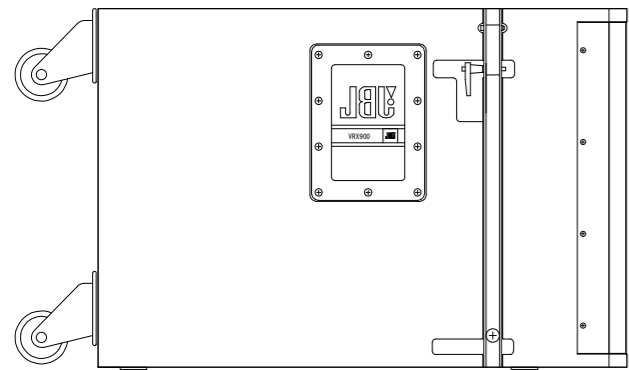

JBL VRX-918S

TOP

LEFT

FRONT

RIGHT

REAR

749

849

BOTTOM

FREQUENCY: 31Hz-220Hz

MAX SPL: 130dB

COVERAGE: OMNI

CONNECTOR: NL4*2

WIDE: 597mm

HEIGHT: 508mm

DEPTH: 749mm+100mm

WEIGHT: 37kg