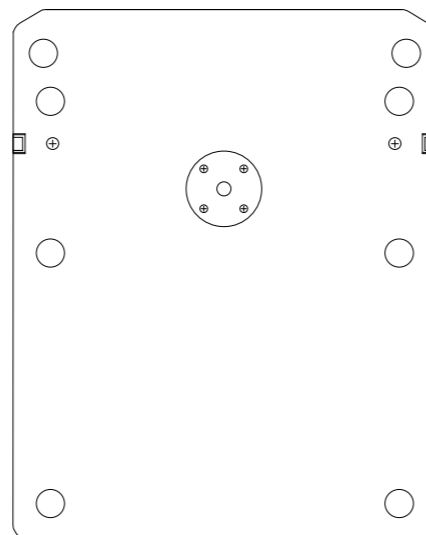

JBL VRX-918S

TOP

LEFT

FRONT

RIGHT

REAR

749

849

BOTTOM

FREQUENCY: 31Hz-220Hz

MAX SPL: 130dB

COVERAGE: OMNI

CONNECTOR: NL4*2

WIDE: 597mm

HEIGHT: 508mm

DEPTH: 749mm+100mm

WEIGHT: 37kg