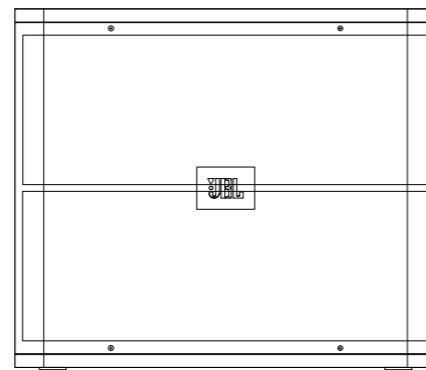

JBL VRX-918S

TOP

LEFT

FRONT

RIGHT

REAR

749

849

BOTTOM

FREQUENCY: 31Hz-220Hz

MAX SPL: 130dB

COVERAGE: OMNI

CONNECTOR: NL4*2

WIDE: 597mm

HEIGHT: 508mm

DEPTH: 749mm+100mm

WEIGHT: 37kg