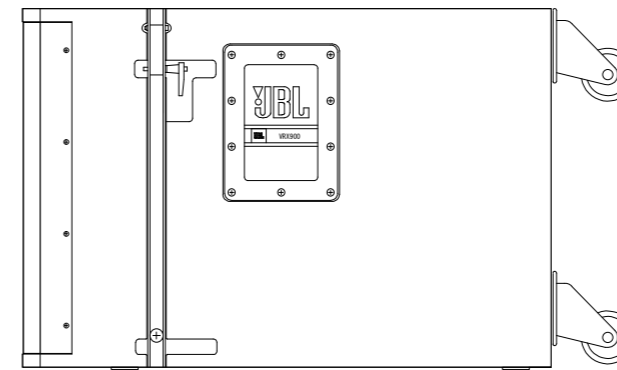

JBL VRX-918S

TOP

LEFT

FRONT

RIGHT

REAR

749

849

BOTTOM

FREQUENCY: 31Hz-220Hz

MAX SPL: 130dB

COVERAGE: OMNI

CONNECTOR: NL4*2

WIDE: 597mm

HEIGHT: 508mm

DEPTH: 749mm+100mm

WEIGHT: 37kg