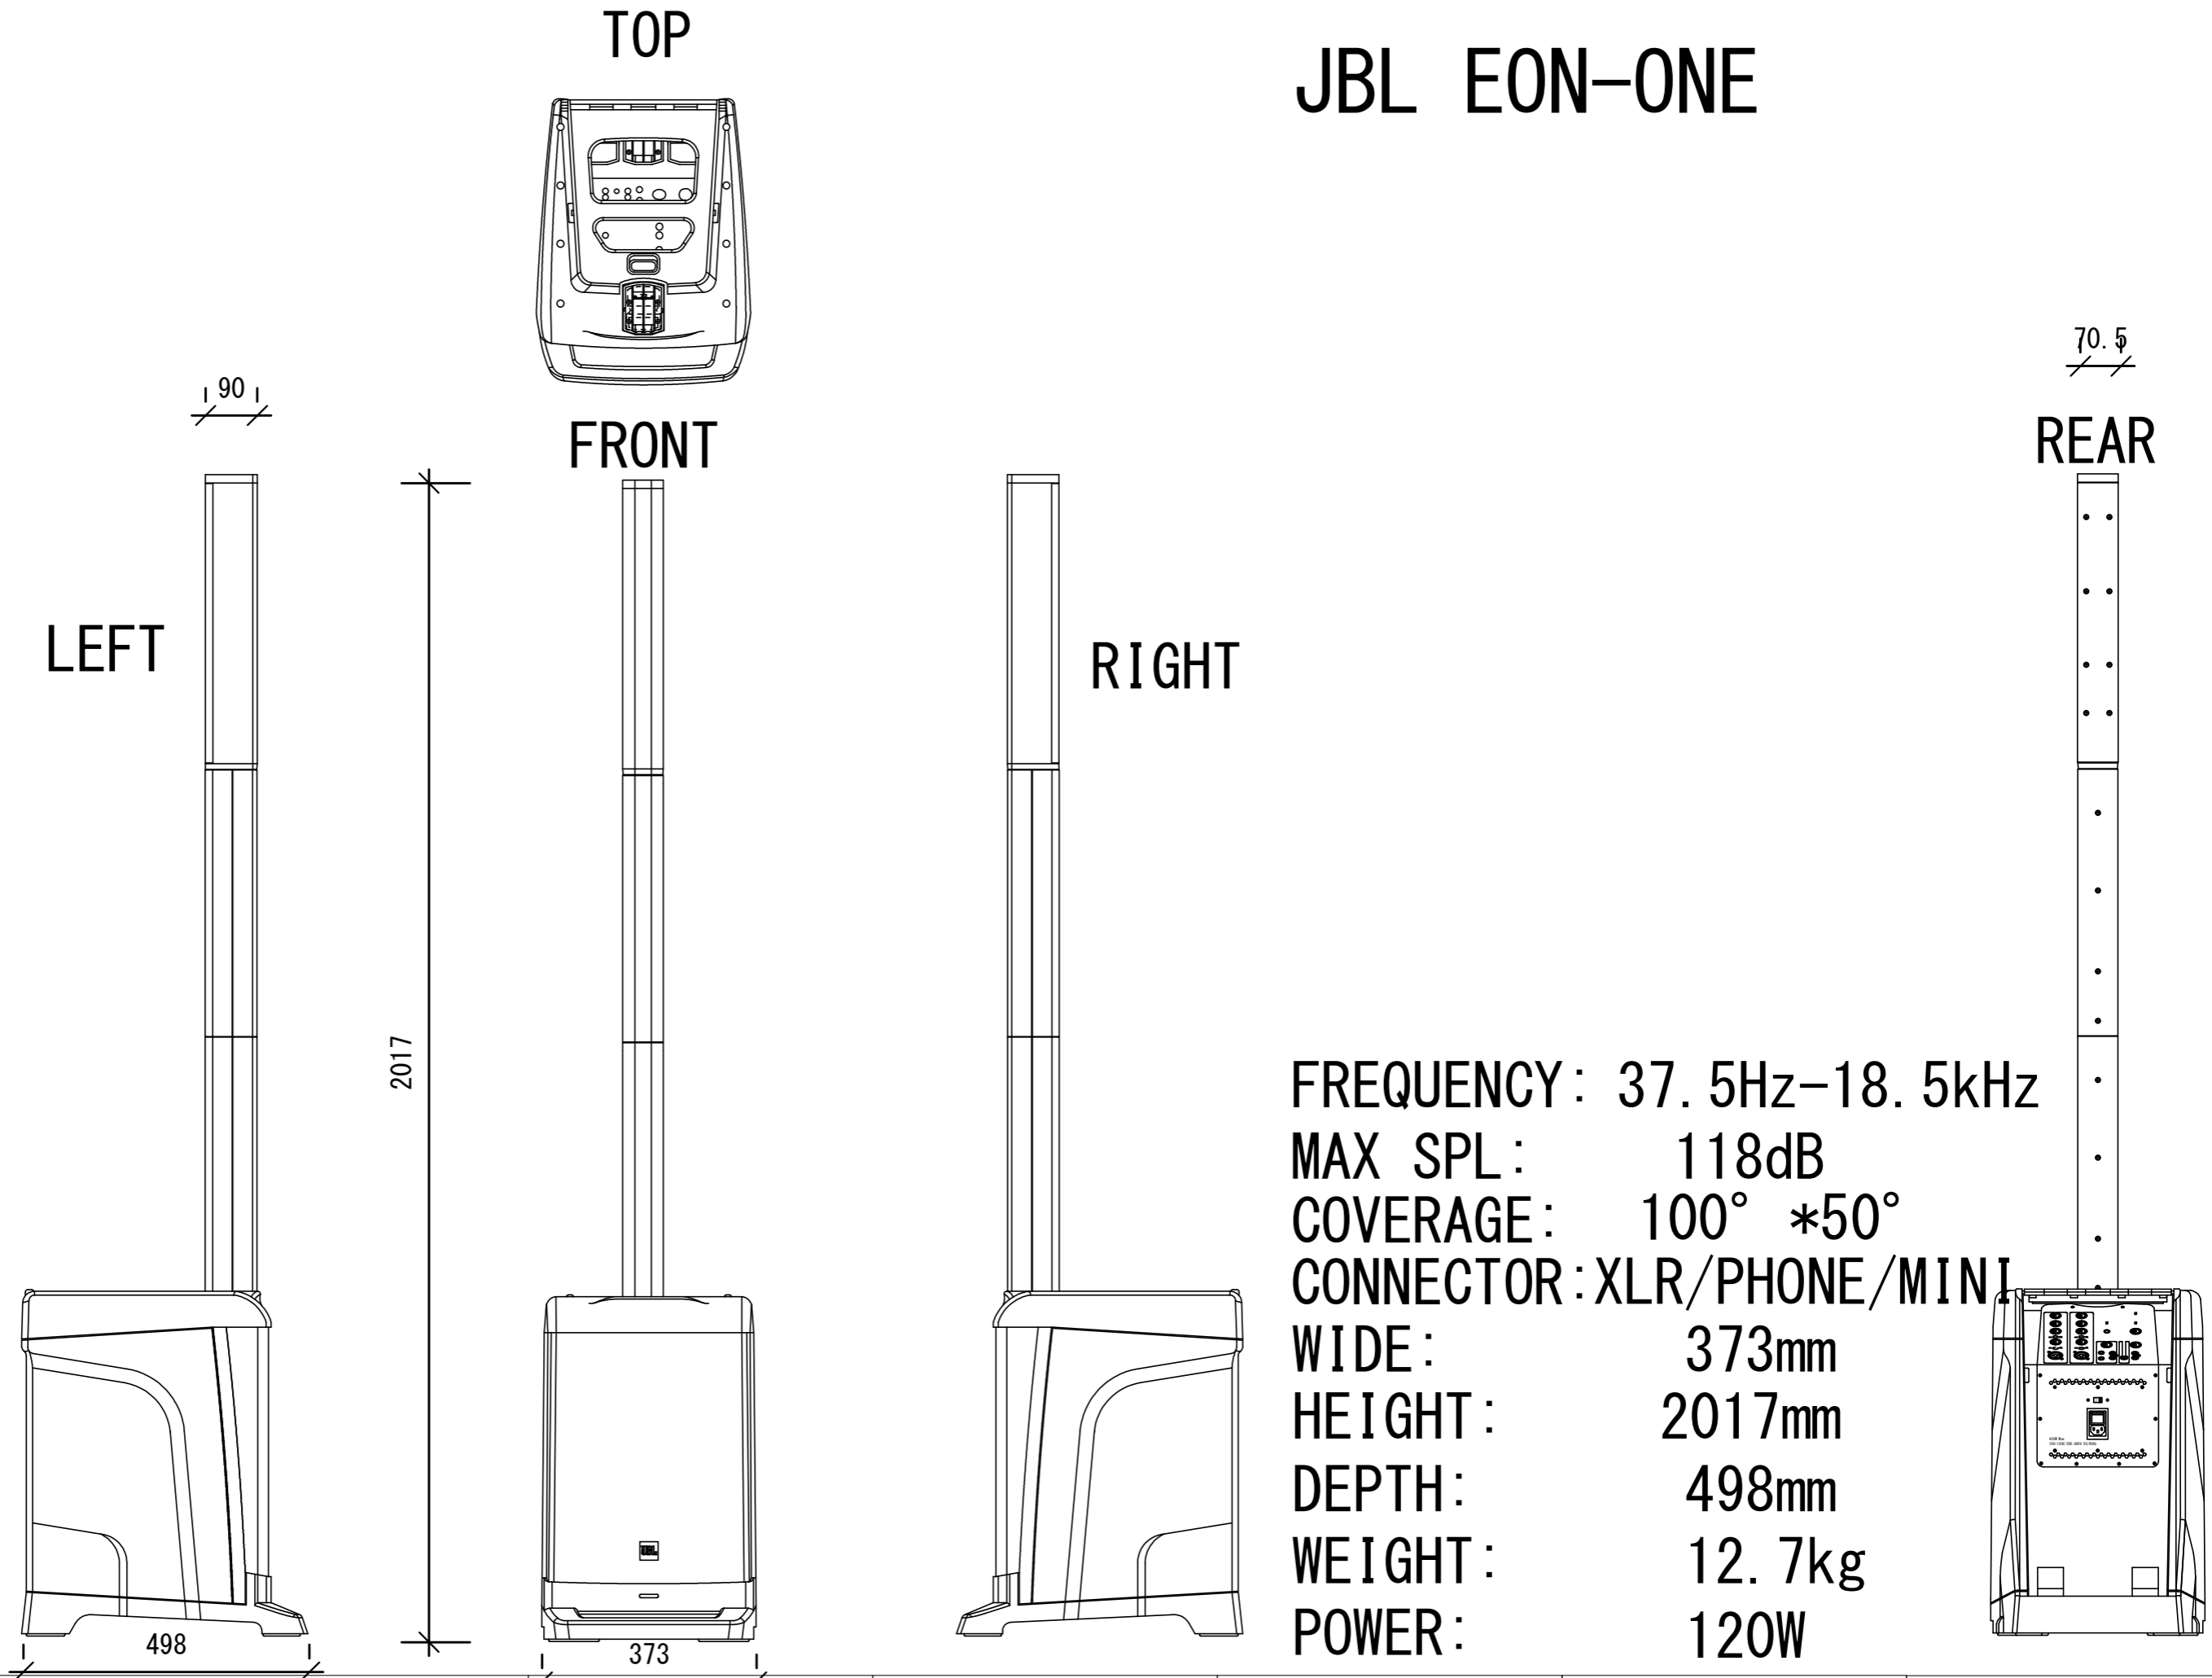

JBL EON-ONE

FREQUENCY: 37.5Hz-18.5kHz
MAX SPL: 118dB
COVERAGE: 100° *50°
CONNECTOR: XLR/PHONE/MINI
WIDE: 373mm
HEIGHT: 2017mm
DEPTH: 498mm
WEIGHT: 12.7kg
POWER: 120W