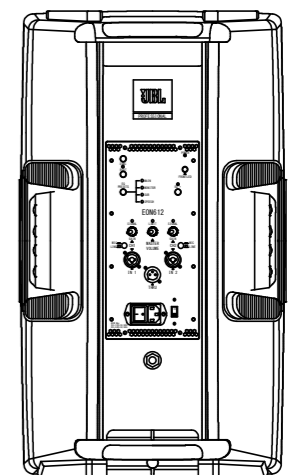

TOP

JBL EON-612

LEFT

320

FRONT

660

378

BOTTOM

RIGHT

REAR

FREQUENCY: 48Hz-20kHz

MAX SPL: 126dB

COVERAGE: 100° *60°

CONNECTOR: XLR&TRS*2

WIDE: 378mm

HEIGHT: 660mm

DEPTH: 320mm

WEIGHT: 14kg

POWER: 55W