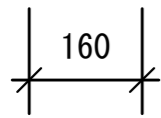

# CODAAUDIO D5 TUBE

LEFT

FRONT

RIGHT

REAR

BOTTOM

FREQUENCY: 90Hz-30kHz

MAX SPL: 117dB

COVERAGE: 90° \*90°

CONNECTOR: NL4\*2

WIDE: 160mm

HEIGHT: 160mm

DEPTH: 193mm

WEIGHT: 4kg