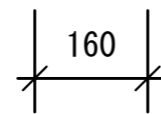

TOP

CODAAUDIO D5 CUBE

LEFT

FRONT

RIGHT

REAR

BOTTOM

FREQUENCY: 90Hz-30kHz

MAX SPL: 117dB

COVERAGE: 90° *90°

CONNECTOR: NL4*2

WIDE: 160mm

HEIGHT: 160mm

DEPTH: 160mm

WEIGHT: 3.5kg