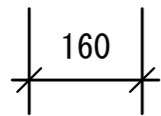

TOP

CODAAUDIO D5 CUBE

LEFT

FRONT

RIGHT

REAR

BOTTOM

FREQUENCY: 90Hz-30kHz

MAX SPL: 117dB

COVERAGE: 90° *90°

CONNECTOR: NL4*2

WIDE: 160mm

HEIGHT: 160mm

DEPTH: 160mm

WEIGHT: 3.5kg