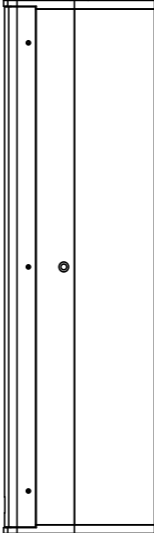

CODA AUDIO CoRAY4

TOP

LEFT

FRONT

RIGHT

REAR

BOTTOM

FREQUENCY: 80Hz-20kHz
 MAX SPL: 97dB
 COVERAGE: 120° *12°
 CONNECTOR: NL4*2
 WIDE: 152mm
 HEIGHT: 758mm
 DEPTH: 214mm
 WEIGHT: 15.7kg