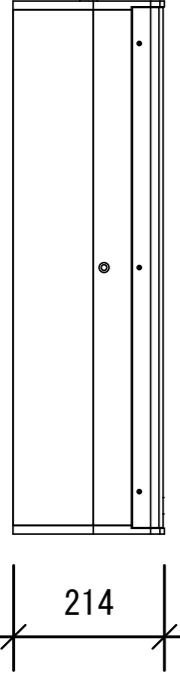

CODA AUDIO CoRAY4

TOP

LEFT

FRONT

RIGHT

REAR

BOTTOM

FREQUENCY: 80Hz-20kHz
 MAX SPL: 97dB
 COVERAGE: 120° *12°
 CONNECTOR: NL4*2
 WIDE: 152mm
 HEIGHT: 758mm
 DEPTH: 214mm
 WEIGHT: 15.7kg