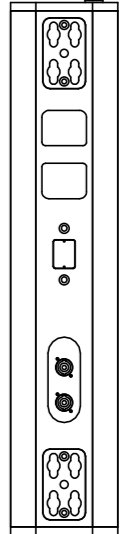

CODA AUDIO CoRAY4

TOP

LEFT

FRONT

RIGHT

REAR

BOTTOM

FREQUENCY: 80Hz-20kHz
 MAX SPL: 97dB
 COVERAGE: 120° *12°
 CONNECTOR: NL4*2
 WIDE: 152mm
 HEIGHT: 758mm
 DEPTH: 214mm
 WEIGHT: 15.7kg