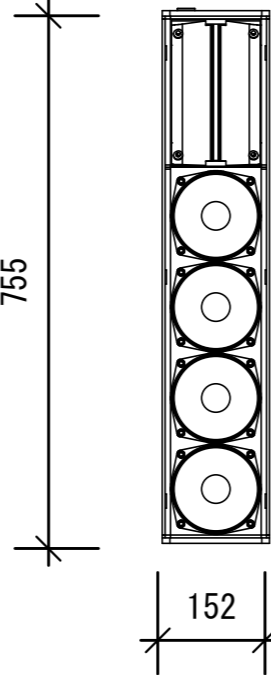

CODA AUDIO CoRAY4

TOP

LEFT

FRONT

RIGHT

REAR

BOTTOM

FREQUENCY: 80Hz-20kHz
 MAX SPL: 97dB
 COVERAGE: 120° *12°
 CONNECTOR: NL4*2
 WIDE: 152mm
 HEIGHT: 758mm
 DEPTH: 214mm
 WEIGHT: 15.7kg