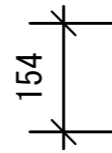

BOSE 101

TOP

LEFT

FRONT

RIGHT

REAR

BOTTOM

FREQUENCY: 70Hz-17kHz

MAX SPL: 86dB

COVERAGE: 130° *130°

CONNECTOR: XLR

WIDE: 232mm

HEIGHT: 154mm

DEPTH: 152mm

WEIGHT: 2.8kg