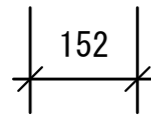

BOSE 101

TOP

LEFT

FRONT

RIGHT

REAR

BOTTOM

FREQUENCY: 70Hz-17kHz

MAX SPL: 86dB

COVERAGE: 130° *130°

CONNECTOR: XLR

WIDE: 232mm

HEIGHT: 154mm

DEPTH: 152mm

WEIGHT: 2.8kg