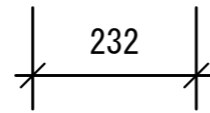

BOSE 101

TOP

LEFT

FRONT

RIGHT

REAR

BOTTOM

FREQUENCY: 70Hz-17kHz

MAX SPL: 86dB

COVERAGE: 130° *130°

CONNECTOR: XLR

WIDE: 232mm

HEIGHT: 154mm

DEPTH: 152mm

WEIGHT: 2.8kg