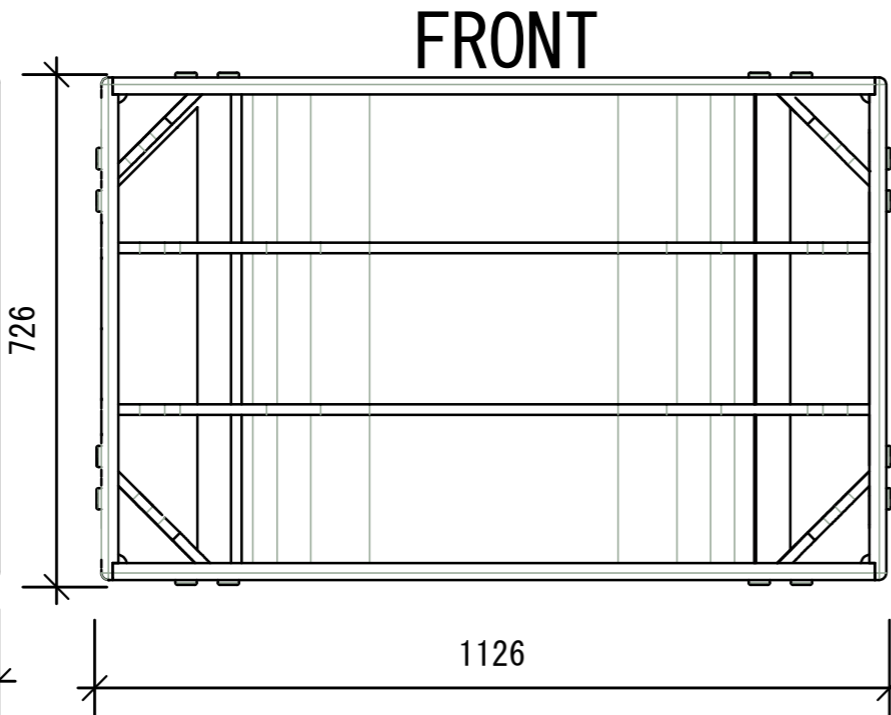

# OUTLINE LAB 21 HS

FREQUENCY: 23Hz-165Hz  
 MAX SPL: 147dB  
 COVERAGE: OMNI  
 CONNECTOR: NL4\*1  
 WIDE: 1126mm  
 HEIGHT: 726mm  
 DEPTH: 820mm  
 WEIGHT: 125kg