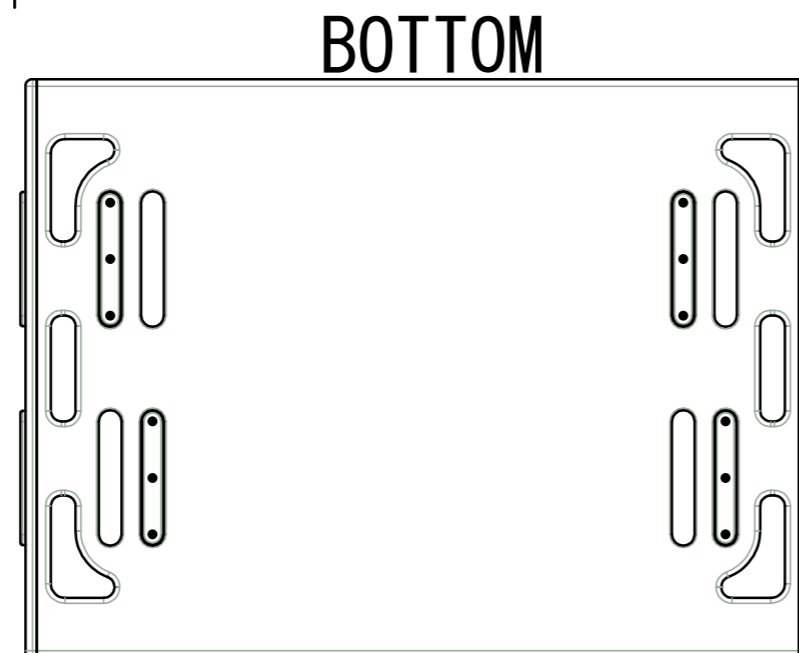

# OUTLINE LAB 21 HS

FREQUENCY: 23Hz-165Hz  
 MAX SPL: 147dB  
 COVERAGE: OMNI  
 CONNECTOR: NL4\*1  
 WIDE: 1126mm  
 HEIGHT: 726mm  
 DEPTH: 820mm  
 WEIGHT: 125kg