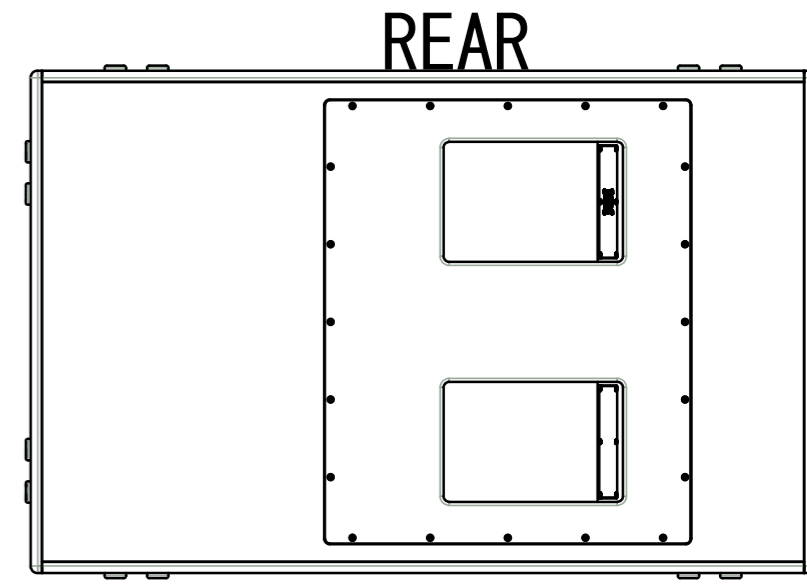

# OUTLINE LAB 21 HS

FREQUENCY: 23Hz-165Hz  
 MAX SPL: 147dB  
 COVERAGE: OMNI  
 CONNECTOR: NL4\*1  
 WIDE: 1126mm  
 HEIGHT: 726mm  
 DEPTH: 820mm  
 WEIGHT: 125kg