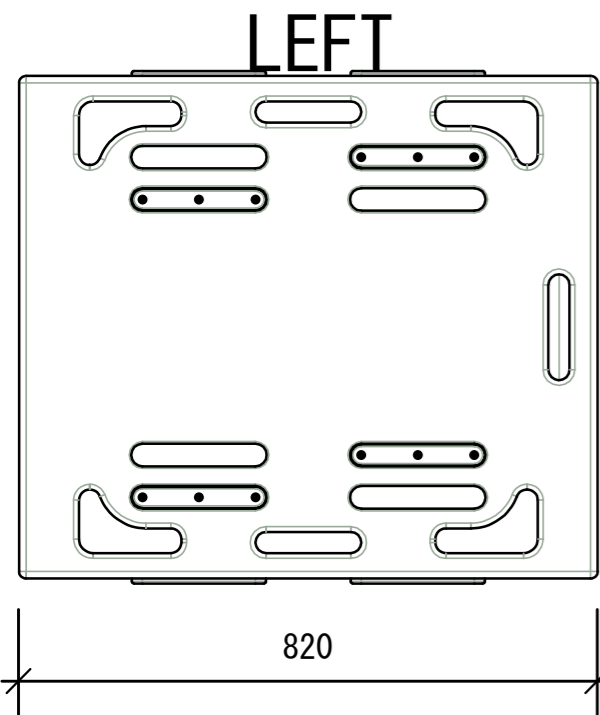

# OUTLINE LAB 21 HS

FREQUENCY: 23Hz-165Hz  
 MAX SPL: 147dB  
 COVERAGE: OMNI  
 CONNECTOR: NL4\*1  
 WIDE: 1126mm  
 HEIGHT: 726mm  
 DEPTH: 820mm  
 WEIGHT: 125kg