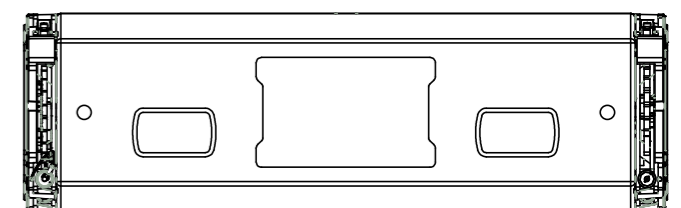

JBL VTX-V20

TOP

LEFT

FRONT

RIGHT

REAR

BOTTOM

FREQUENCY: 60Hz-20kHz
 MAX SPL: 139dB
 COVERAGE: 105°
 CONNECTOR: NL8*2 NL4*2
 WIDE: 911mm
 HEIGHT: 281mm
 DEPTH: 402mm
 WEIGHT: 40kg