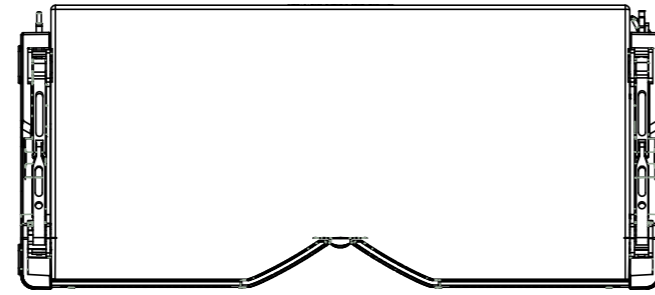

JBL VTX-V20

TOP

LEFT

FRONT

RIGHT

REAR

BOTTOM

FREQUENCY: 60Hz-20kHz
 MAX SPL: 139dB
 COVERAGE: 105°
 CONNECTOR: NL8*2 NL4*2
 WIDE: 911mm
 HEIGHT: 281mm
 DEPTH: 402mm
 WEIGHT: 40kg