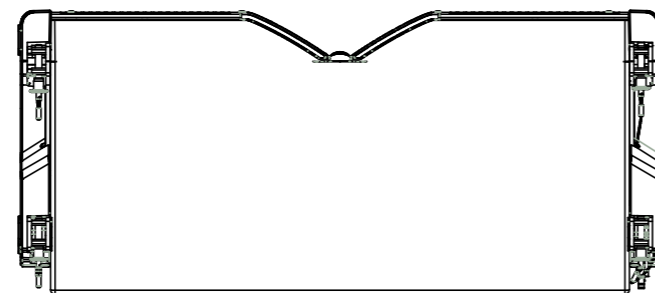

JBL VTX-V20

TOP

LEFT

FRONT

RIGHT

REAR

BOTTOM

FREQUENCY: 60Hz-20kHz
 MAX SPL: 139dB
 COVERAGE: 105°
 CONNECTOR: NL8*2 NL4*2
 WIDE: 911mm
 HEIGHT: 281mm
 DEPTH: 402mm
 WEIGHT: 40kg