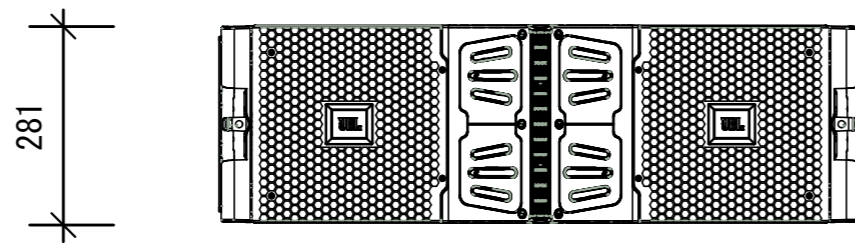

JBL VTX-V20

TOP

LEFT

FRONT

RIGHT

REAR

BOTTOM

FREQUENCY: 60Hz-20kHz
 MAX SPL: 139dB
 COVERAGE: 105°
 CONNECTOR: NL8*2 NL4*2
 WIDE: 911mm
 HEIGHT: 281mm
 DEPTH: 402mm
 WEIGHT: 40kg