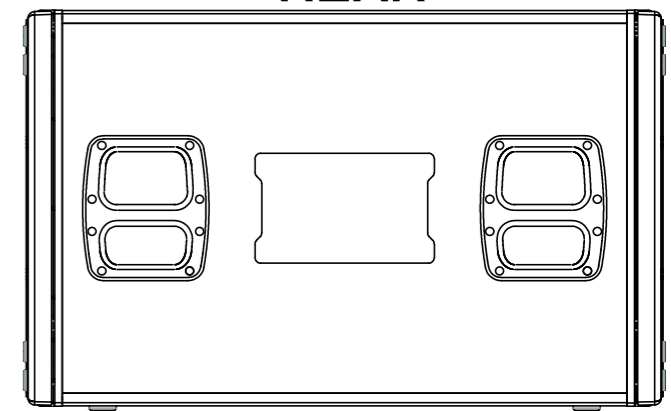

JBL VTX-S25

TOP

LEFT

630

FRONT

566

909

RIGHT

REAR

BOTTOM

FREQUENCY: 26Hz-100Hz

MAX SPL: 139dB

COVERAGE: OMNI

CONNECTOR: NL8*2 NL4*2

WIDE: 909mm

HEIGHT: 566mm

DEPTH: 630mm

WEIGHT: 61.8kg