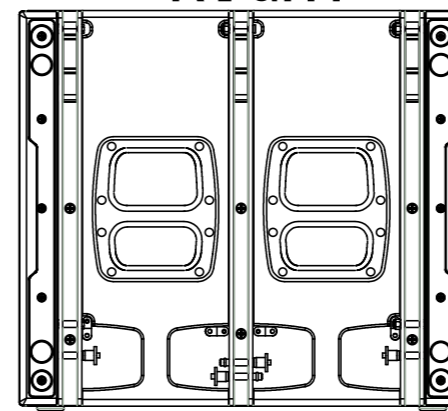

JBL VTX-S25

TOP

LEFT

630

FRONT

566

909

RIGHT

REAR

BOTTOM

FREQUENCY: 26Hz-100Hz

MAX SPL: 139dB

COVERAGE: OMNI

CONNECTOR: NL8*2 NL4*2

WIDE: 909mm

HEIGHT: 566mm

DEPTH: 630mm

WEIGHT: 61.8kg