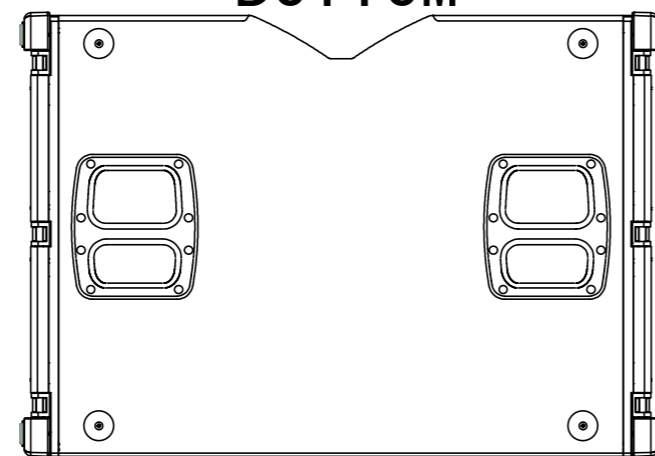

JBL VTX-S25

TOP

LEFT

630

FRONT

566

909

RIGHT

REAR

BOTTOM

FREQUENCY: 26Hz-100Hz

MAX SPL: 139dB

COVERAGE: OMNI

CONNECTOR: NL8*2 NL4*2

WIDE: 909mm

HEIGHT: 566mm

DEPTH: 630mm

WEIGHT: 61.8kg