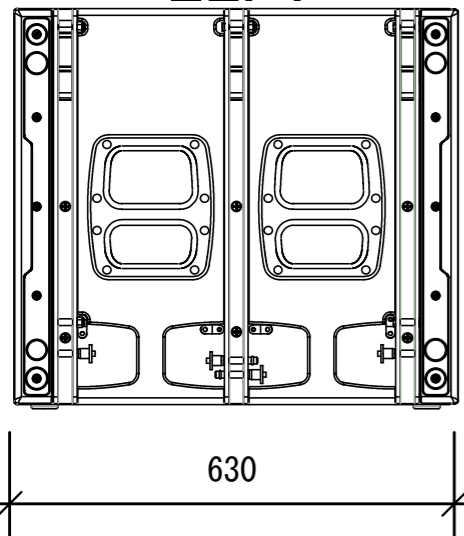

JBL VTX-S25

TOP

LEFT

630

FRONT

566

909

RIGHT

REAR

BOTTOM

FREQUENCY: 26Hz-100Hz

MAX SPL: 139dB

COVERAGE: OMNI

CONNECTOR: NL8*2 NL4*2

WIDE: 909mm

HEIGHT: 566mm

DEPTH: 630mm

WEIGHT: 61.8kg