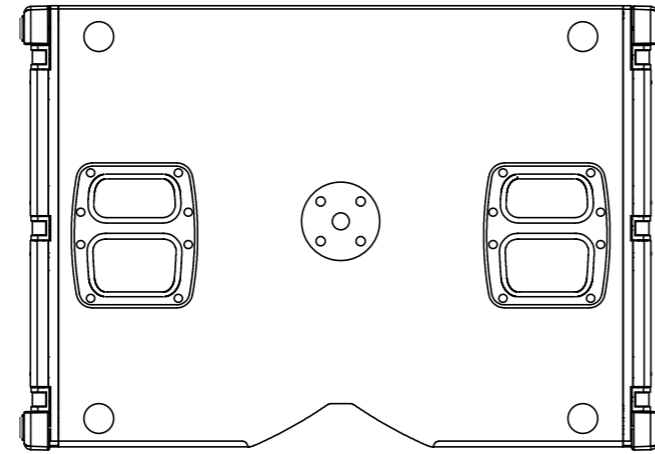

JBL VTX-S25

TOP

LEFT

630

FRONT

566

909

RIGHT

REAR

BOTTOM

FREQUENCY: 26Hz-100Hz

MAX SPL: 139dB

COVERAGE: OMNI

CONNECTOR: NL8*2 NL4*2

WIDE: 909mm

HEIGHT: 566mm

DEPTH: 630mm

WEIGHT: 61.8kg