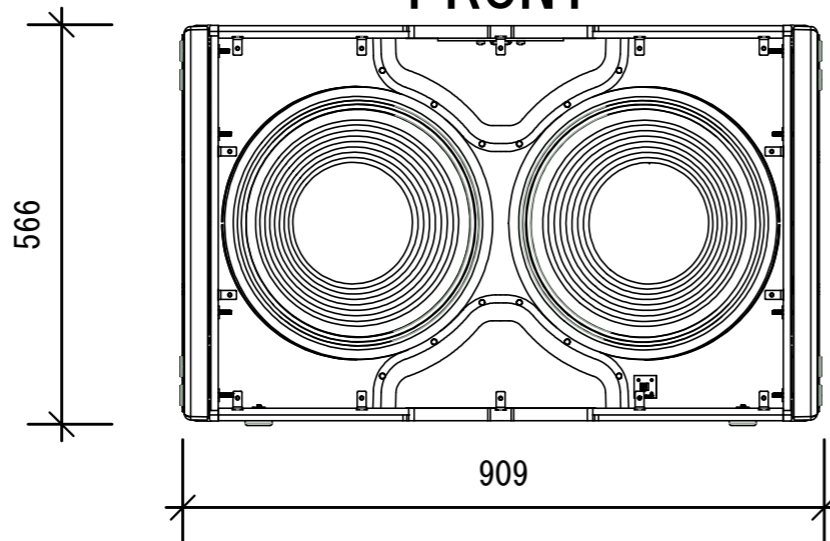

JBL VTX-S25

TOP

LEFT

630

FRONT

566

909

RIGHT

REAR

BOTTOM

FREQUENCY: 26Hz-100Hz

MAX SPL: 139dB

COVERAGE: OMNI

CONNECTOR: NL8*2 NL4*2

WIDE: 909mm

HEIGHT: 566mm

DEPTH: 630mm

WEIGHT: 61.8kg