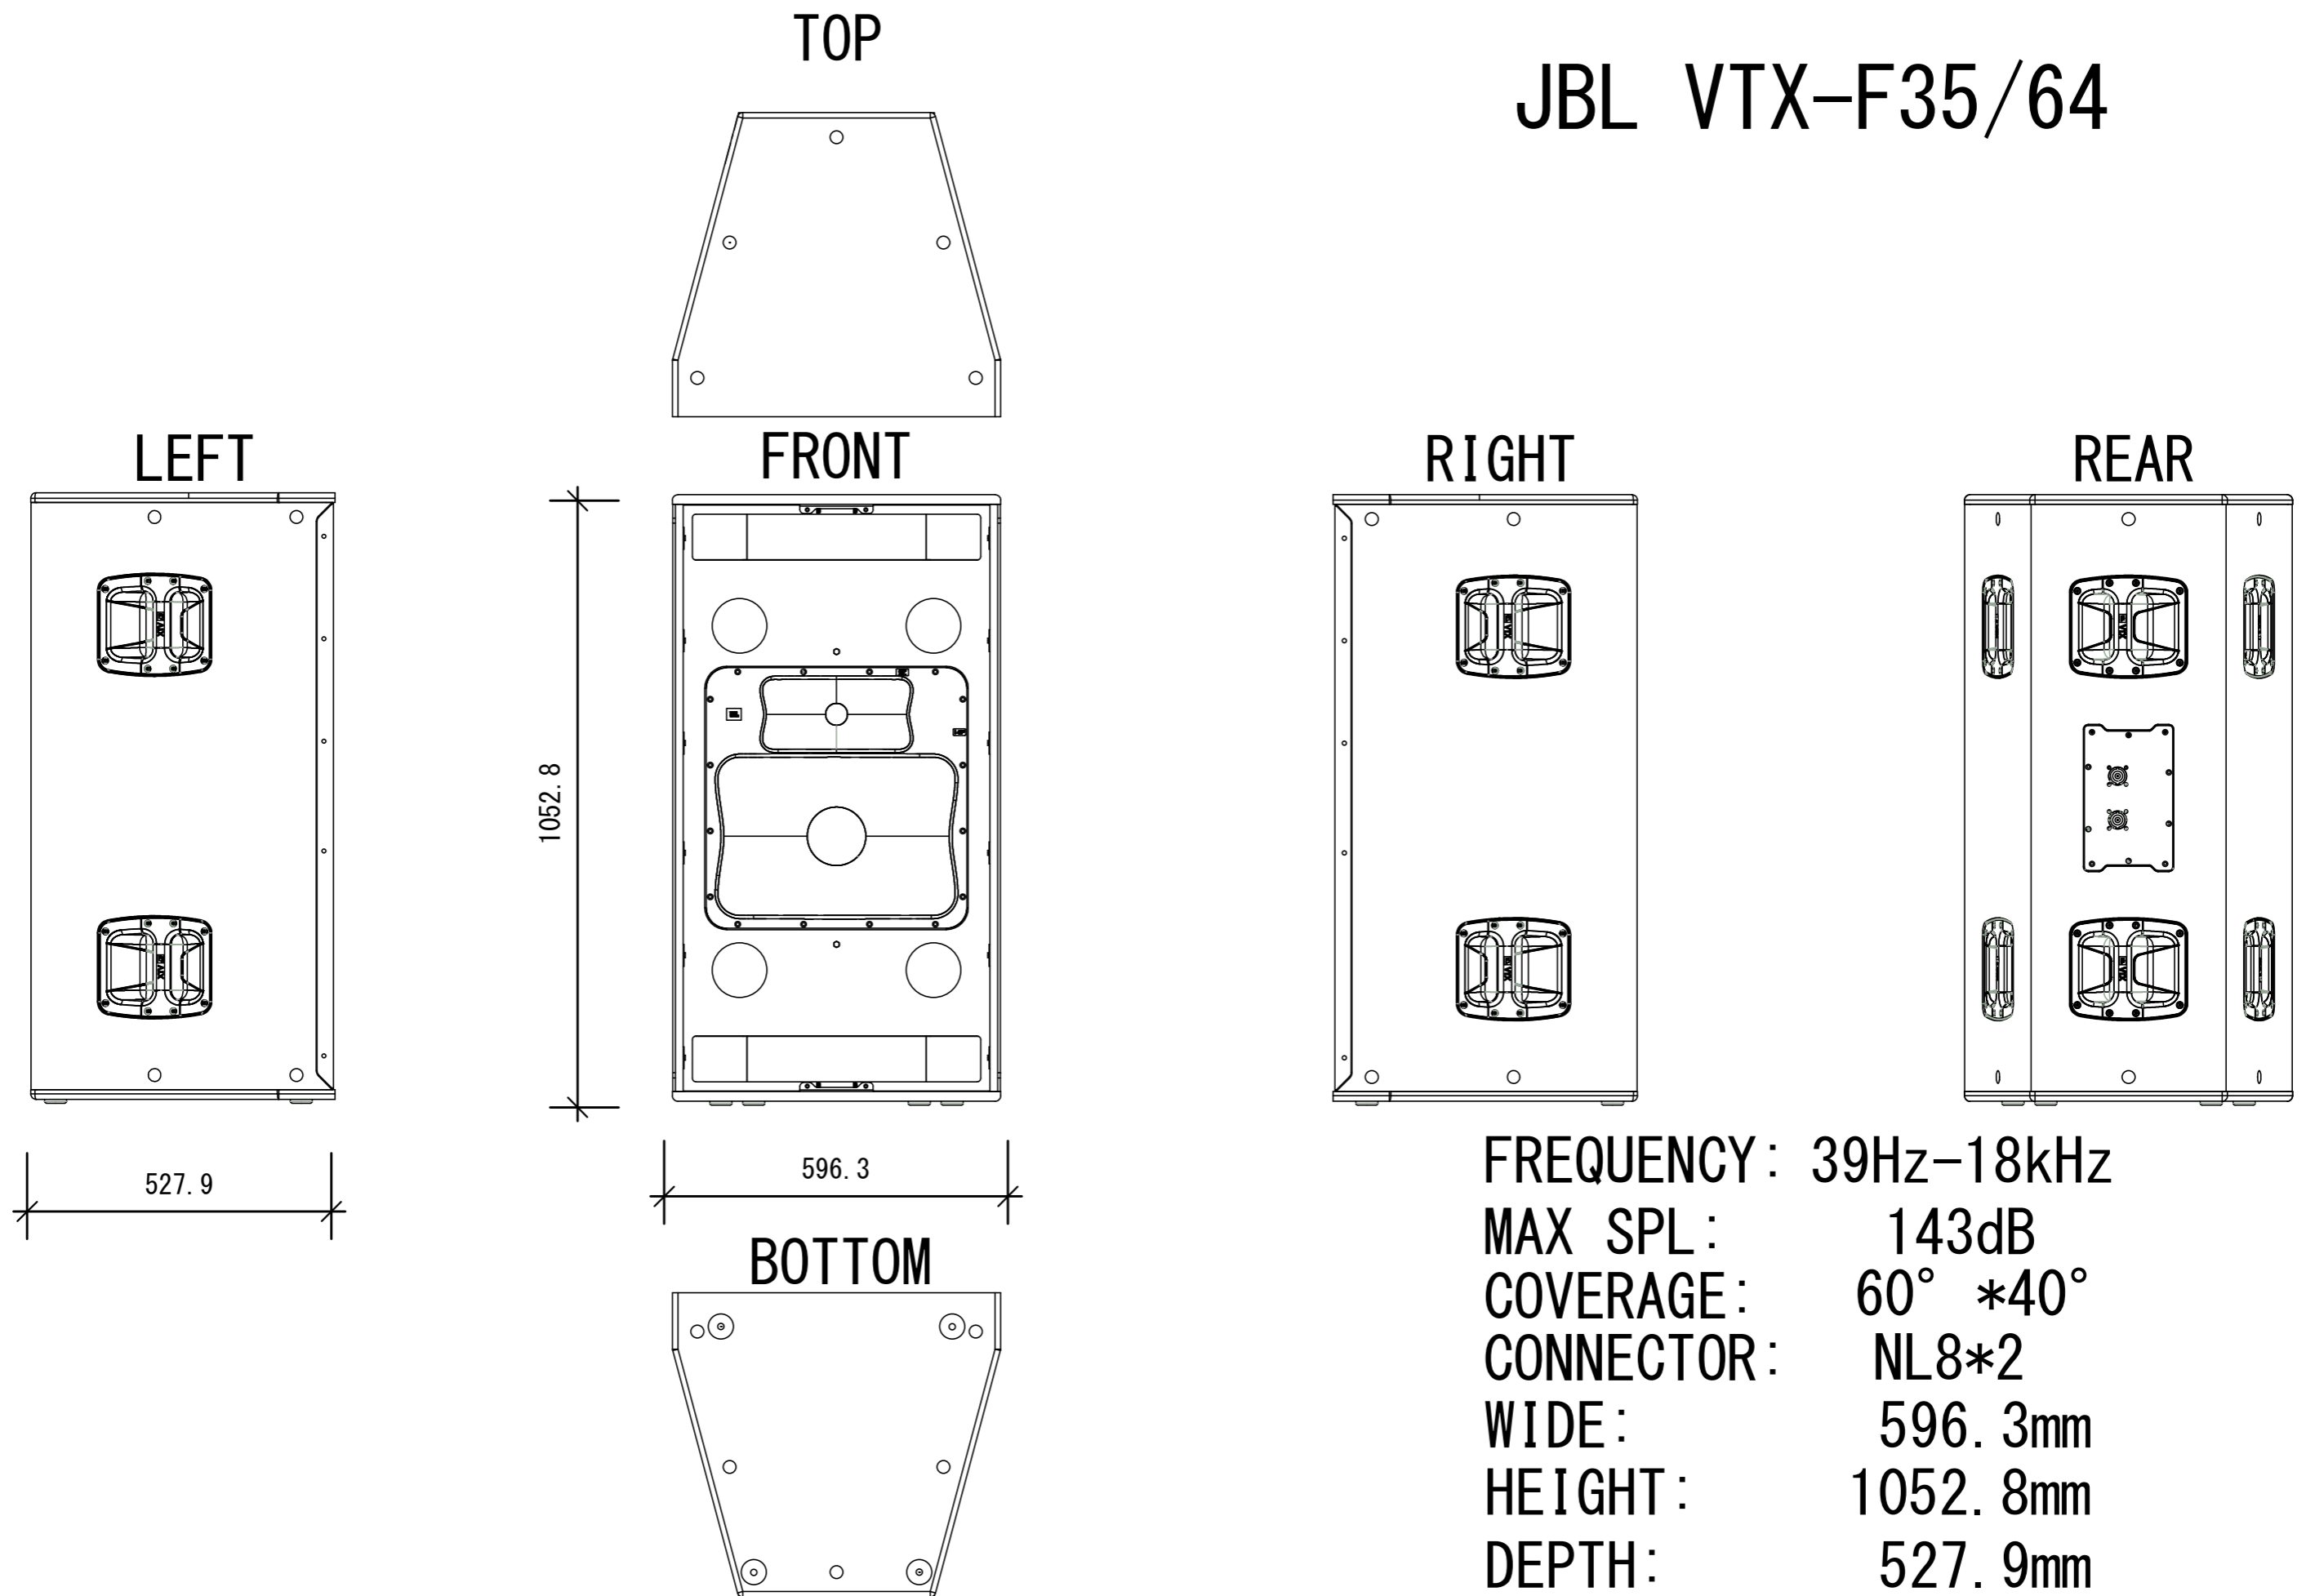

JBL VTX-F35/64

FREQUENCY: 39Hz-18kHz

MAX SPL: 143dB

COVERAGE: 60° *40°

CONNECTOR: NL8*2

WIDE: 596.3mm

HEIGHT: 1052.8mm

DEPTH: 527.9mm

WEIGHT: 52.6kg